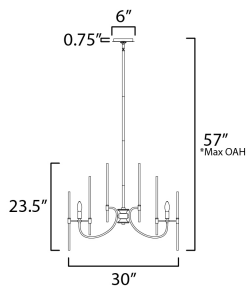

**ADDITIONAL**

OPERATING TEMPERATURE:  
-20°C (-4°F), 40°C (104°F)

**MEASUREMENTS**

- DIMENSION : 30" L x 30" W x 23.5" H
- MAX OAH : 57" OAH
- CANOPY : 6" W x 0.75" H x 6" L
- HANGING WEIGHT : 8.8 lb

**LAMPING**

- INPUT VOLTAGE : 120V
- BULB : 6 x 60W Incandescent E12 Candelabra , 360W Total
- BULB INCLUDED : (Not Included)
- DIMMABLE : Y

\*max overall height

Always consult a qualified electrician before installing any lighting product.