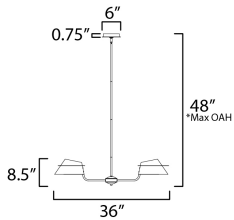

MEASUREMENTS

DIMENSION : 36" L x 36" W x 8.5" H
 MAX OAH : 48" OAH
 CANOPY : 6" W x 0.75" H x 6" L
 HANGING WEIGHT : 10.8 lb

LAMPING

INPUT VOLTAGE : 120V
 BULB : 5 x 60W Incandescent E26 Medium , 300W Total
 BULB INCLUDED : (Not Included)
 DIMMABLE : Y