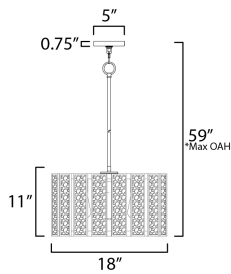

PRODUCT DESCRIPTION

Classic in form and evoking the sea, laminae of Capiz shell are framed in paneled drum shapes. The Natural Aged Brass finish refines the coastal elements and complements the warm glow from behind the translucent panels. Available in 3 configurations of pendants and a tall ADA-compliant wall sconce, the collection offers a sophisticated approach at coastal design.

MEASUREMENTS

DIMENSION : 18" L x 18" W x 11" H
 MAX OAH : 59" OAH
 CANOPY : 5" W x 0.75" H x 5" L
 HANGING WEIGHT : 4.4 lb

LAMPING

INPUT VOLTAGE : 120V
 BULB : 3 x 60W Incandescent E26 Medium , 180W Total
 BULB INCLUDED : (Not Included)
 DIMMABLE : Y