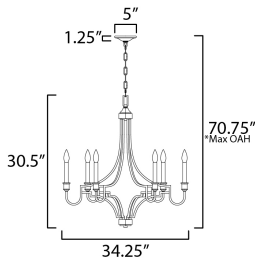

*max overall height

MEASUREMENTS

- DIMENSION : 29" L x 29" W x 30.5" H
- MAX OAH : 70.75" OAH
- CANOPY : 5" W x 1.25" H x 5" L
- HANGING WEIGHT : 3.95 lb

LAMPING

- INPUT VOLTAGE : 120V
- BULB : 6 x 60W Incandescent E12 Candelabra , 360W Total
- BULB INCLUDED : (Not Included)
- DIMMABLE : Y