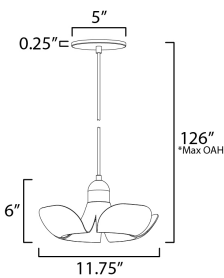

**PRODUCT DESCRIPTION**

Incurved metal petals of Storm Grey or White finish with Satin Brass caps make oversized biophilic light fixtures. Available as wall sconces or pendants, the various configurations provide playful forms both nostalgic or youthful. Pair with a white G25 lamp or reflector lamp to complete the look.

**MEASUREMENTS**

DIMENSION : 11.75" L x 11.75" W x 6" H  
 MAX OAH : 126" OAH  
 CANOPY : 5" W x 0.25" H x 5" L  
 HANGING WEIGHT : 1.65 lb

**LAMPING**

INPUT VOLTAGE : 120V  
 LUMENS : 320 Rated (260 Del.)  
 BULB : 1 x 4W LED E26 Medium , 4W Total  
 BULB INCLUDED : (Included)  
 DIMMABLE : Y  
 CRI : 90 CRI  
 COLOR\_TEMP : 3000K

\*max overall height

**FINISHES OPTION**

-  Silver Gold / Satin Brass (SGSBR)
-  White/Satin Brass (WTSBR)

**MATERIAL**

Aluminum,Steel

**RATINGS**

ULDry Location

**ADDITIONAL**