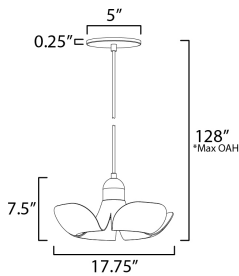

**PRODUCT DESCRIPTION**

Incurved metal petals of Storm Grey or White finish with Satin Brass caps make oversized biophilic light fixtures. Available as wall sconces or pendants, the various configurations provide playful forms both nostalgic or youthful. Pair with a white G25 lamp or reflector lamp to complete the look.

**MEASUREMENTS**

DIMENSION : 17.75" L x 17.75" W x 7.5" H  
 MAX OAH : 128" OAH  
 CANOPY : 5" W x 0.25" H x 5" L  
 HANGING WEIGHT : 3.96 lb

**LAMPING**

INPUT VOLTAGE : 120V  
 LUMENS : 320 Rated (260 Del.)  
 BULB : 1 x 4W LED E26 Medium , 4W Total  
 BULB INCLUDED : (Included)  
 DIMMABLE : Y  
 CRI : 90 CRI  
 COLOR\_TEMP : 3000K

\*max overall height

**FINISHES OPTION**

-  Silver Gold / Satin Brass (SGSBR)
-  White/Satin Brass (WTSBR)

**MATERIAL**

Aluminum,Steel

**RATINGS**

ULDry Location

**ADDITIONAL**