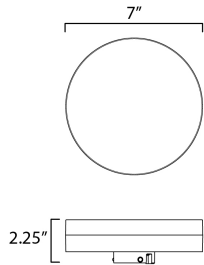

PRODUCT DESCRIPTION

MEASUREMENTS

DIMENSION : 7" L x 7" W x 1.75" H
 HANGING WEIGHT : 1.45 lb

LAMPING

INPUT VOLTAGE : 120V
 LUMENS : 1,350 Rated (900 Del.)
 BULB : 1 x 15W LED PCB Integrated , 15W Total
 BULB INCLUDED : (Integrated)
 DIMMABLE : Bluetooth APP
 CRI : 90 CRI
 COLOR_TEMP : 3000-5700K