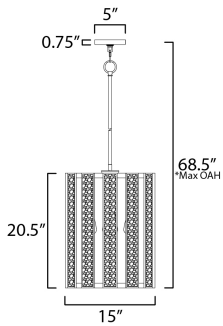

PRODUCT DESCRIPTION

Classic in form and evoking the sea, laminae of Capiz shell are framed in paneled drum shapes. The Natural Aged Brass finish refines the coastal elements and complements the warm glow from behind the translucent panels. Available in 3 configurations of pendants and a tall ADA-compliant wall sconce, the collection offers a sophisticated approach at coastal design.

*max overall height

MEASUREMENTS

- DIMENSION : 15" L x 15" W x 20.5" H
- MAX OAH : 68.5" OAH
- CANOPY : 5" W x 0.75" H x 5" L
- HANGING WEIGHT : 4.58 lb

LAMPING

- INPUT VOLTAGE : 120V
- BULB : 3 x 60W Incandescent E26 Medium , 180W Total
- BULB INCLUDED : (Not Included)
- DIMMABLE : Y