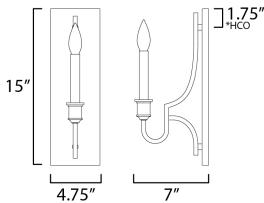

LAMPING

INPUT VOLTAGE : 120V
BULB : 1 x 60W Incandescent E12 Candelabra , 60W Total
BULB INCLUDED : (Not Included)
DIMMABLE : Y
LIGHTING_DIRECTION : Up