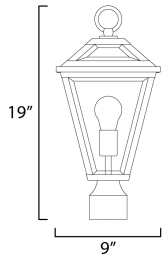

**PRODUCT DESCRIPTION**

**MEASUREMENTS**

DIMENSION : 14" W x 14.25" H x 16.75" Ext  
 CANOPY : 3.25" W x 3.5" H  
 HANGING WEIGHT : 4.84 lb

**LAMPING**

INPUT VOLTAGE : 120V  
 BULB : 1 x 60W Incandescent E26 Medium , 60W Total  
 BULB INCLUDED : (Not Included)  
 DIMMABLE : Y