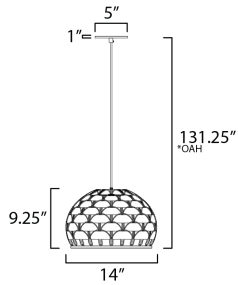

**PRODUCT DESCRIPTION**

Woven bamboo strips are used to make a layered coastal pendant. Light escapes between the gaps in the material that is woven by hand that has a homespun warmth and natural appeal.

\*max overall height

**MEASUREMENTS**

- DIMENSION : 14" L x 14" W x 9.25" H
- MAX OAH : 131.25" OAH
- CANOPY : 5" W x 0.25" H x 5" L
- HANGING WEIGHT : 2.27115 lb

**LAMPING**

- INPUT VOLTAGE : 120V
- BULB : 1 x 60W Incandescent E26 Medium , 60W Total
- BULB INCLUDED : (Not Included)
- DIMMABLE : Y