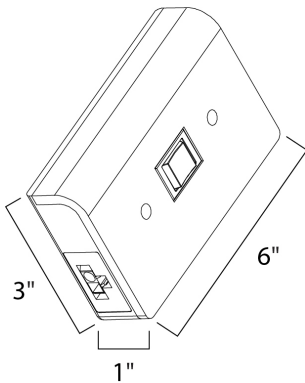

PRODUCT DESCRIPTION

The versatile MX-LD-AC LED disc features two piece aluminum construction that allowing for surface mounting all recessed. They are designed for daisy chain installation of up to 20 discs on one power supply. Fully dimmable with ELV and Triac dimmers. This combination of versatility, safety, energy efficiency and dimmability make the MX-LD-AC LED discs the smart choice for disc lighting.

MEASUREMENTS

DIMENSION : 4" L x 2.5" W x 1" H
 HANGING WEIGHT : 0.26 lb

LAMPING

INPUT VOLTAGE : V
 BULB :
 DIMMABLE :

FINISHES OPTION

-  Black (BK)
-  White (WT)

RATINGS

cETLus
 N/A Location