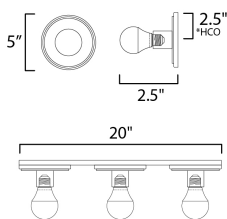

LAMPING

INPUT VOLTAGE : 120V
LUMENS : 1,200 Rated (1,170 Del.)
BULB : 3 x 60W Incandescent E26 Medium , 180W Total
BULB INCLUDED : (Not Included)
DIMMABLE : Y
CRI : 90 CRI
COLOR_TEMP : 3000K
LIGHTING_DIRECTION : Omni