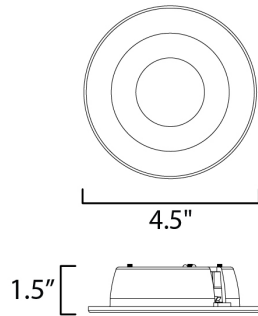

# CRISP | LOW PROFILE FLUSH MOUNT

87661 / 87663 / 87664 / 87665 / 87674

- Dimmable 3000K or 5CCT Select Models
- Mount on 4" octagonal or remodel junction box, Min 1.5" Depth
- Suitable for use in closets when installed in accordance to NEC@Section 410.16 (A)(1) and 410.16 (C)(1)
- High-powered LED output creates brighter shine
- 1000 Lumens Delivered

## MEASUREMENTS

MODEL	DIMENSION
87661	RD 3.75"W x 1.25"H
87663	RD 3.75"W x 1.25"H
87664	RD 4.5"W x 1.5"H
87665	RD 4.5"W x 1.5"H
87674	SQ 4.5"W x 1.5"H
MSC87663	RD 3.75"W x 5"H