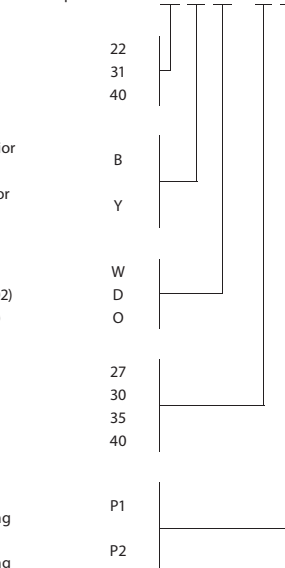

**Allavo**  
vanity sconce

- Allavo 22 dimensions: 21.3" x 4.6" x 3.9"
- Allavo 31 dimensions: 30.3" x 4.6" x 3.9"
- Allavo 40 dimensions: 39.3" x 4.6" x 3.9"
- Allavo 22/31 weight: 2 lb
- Allavo 40 weight: 3 lb
- Light source: integrated LED
- Allavo 22 light output: 780 Lumens (source)
- Allavo 31 light output: 1170 Lumens (source)
- Allavo 40 light output: 1560 Lumens (source)
- Light color options: 2700 K, 3000K, 3500 K, or 4000 K
- Color accuracy: 90+ CRI
- Allavo 22 power usage: 11 W
- Allavo 31 power usage: 16 W
- Allavo 40 power usage: 21 W
- Dimmable (see options below)
- Specifications subject to change
- Driver location: must be housed in J-box
- Allavo 22 driver dimensions: 2.63" x 1.25" x 0.8", included
- Allavo 31 driver dimensions: 3.0" x 1.0" x 1.5", included
- Allavo 40 driver dimensions: 2.82" x 2.5" x 1.2", included

**The Allavo can be oriented as a vertical sconce or horizontal sconce. When oriented vertically, a right or left orientation can be achieved by flipping the fixture vertically.**

**MATERIAL & FINISH OPTIONS**

walnut (CM-001)

dark stain walnut (CM-002)

white washed oak (CM-095)

matte black (CM-085) exterior with matte white reflector

matte white (CM-60) exterior with matte white reflector

Allavo part # 03-250-

**WARNING.** California Proposition 65 Warning for California Consumers. This product can expose you to chemicals including wood dust and lead which are known to the State of California to cause cancer or birth defects or other reproductive harm. For more information go to [www.P65Warnings.ca.gov](http://www.P65Warnings.ca.gov)