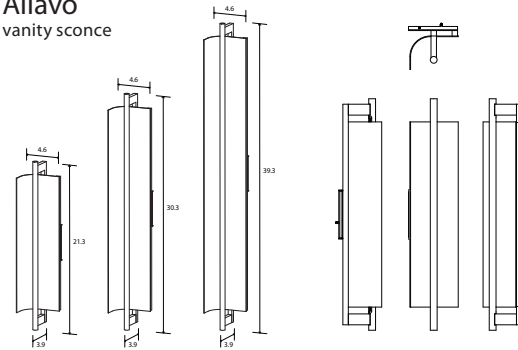

**Allavo**  
vanity sconce

- Allavo 22 dimensions: 21.3" x 4.6" x 3.9"
- Allavo 31 dimensions: 30.3" x 4.6" x 3.9"
- Allavo 40 dimensions: 39.3" x 4.6" x 3.9"
- Allavo 22/31 weight: 2 lb
- Allavo 40 weight: 3 lb
- Light source: integrated LED
- Allavo 22 light output: 780 Lumens (source)
- Allavo 31 light output: 1170 Lumens (source)
- Allavo 40 light output: 1560 Lumens (source)
- Light color options: 2700 K, 3000K, 3500 K, or 4000 K
- Color accuracy: 90+ CRI
- Allavo 22 power usage: 11 W
- Allavo 31 power usage: 16 W
- Allavo 40 power usage: 21 W
- Dimmable (see options below)
- Specifications subject to change
- Driver location: must be housed in J-box
- Allavo 22 driver dimensions: 2.63" x 1.25" x 0.8", included
- Allavo 31 driver dimensions: 3.0" x 1.0" x 1.5", included
- Allavo 40 driver dimensions: 2.82" x 2.5" x 1.2", included

**The Allavo can be oriented as a vertical sconce or horizontal sconce. When oriented vertically, a right or left orientation can be achieved by flipping the fixture vertically.**

**MATERIAL & FINISH OPTIONS**

**Size**

- 22"
- 31"
- 40"

**Metal Finish**

- matte black (CM-085) exterior with matte white reflector
- matte white (CM-60) exterior with matte white reflector

**Wood Finish**

- walnut (CM-001)
- dark stained walnut (CM-002)
- white washed oak (CM-095)