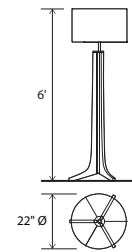

Nick Sheridan
Co-Designer

Forma
floor

Dimensions: 22" Ø shade, 6'
Materials: solid wood, aluminum, fabric shade
Product weight: 15 lb
Light source: medium base E26 socket
Lamping: E26 base, type A lamp, 60 W max
Input voltage: 120 V AC max
Wood grain will vary
Specifications subject to change