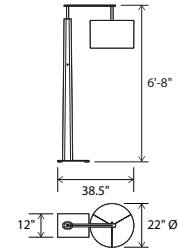

Nick Sheridan
Co-Designer

Altus floor

Dimensions: 6'-8" H, 22" Ø shade
Materials: solid wood, metal, fabric shade
Product weight: 45 lb
Light source: medium base E26 socket
Lamping: E26 base, type A lamp, 60 W max
120 V AC max
Wood grain will vary
Specifications subject to change
Dimmable on fixture