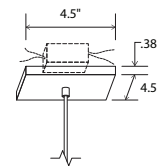

## Salix accent pendant

Dimensions: 7.5" x 7.5", 9.0"  
 Materials: solid wood, polymer, aluminum  
 Product weight: 3 lb  
 Light source: integrated LED  
 Light output: 345 Lumens (source)  
 Light color\*: 2700 K or 3500 K  
 Color accuracy: 90+ CRI  
 Power usage: 3.2 W  
 Dimmable (see driver below)  
 Driver location: must be housed in J-box  
 Driver dimensions: 2" x 1.3" x 1", included  
 Brushed aluminum (CM-006) low-profile square  
 canopy with white braided cord included  
 Canopy dimensions: 4.5" x 4.5", 0.38"  
 Must use included external LED driver  
 (2.25" x 1.5" x 1")  
 Accent pendants can be clustered by  
 using multi-point round canopy or multi-point  
 linear canopy  
 See website for more canopy information  
 6'-0" drop length, field adjustable  
 Suitable for a sloped ceiling  
 Wood grain will vary  
 Specifications subject to change