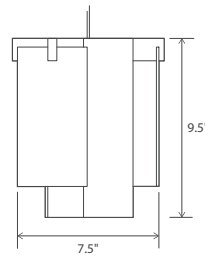

## Salix accent pendant

Dimensions: 7.5" x 7.5", 9.0"  
 Materials: solid wood, polymer, aluminum  
 Product weight: 3 lb  
 Light source: integrated LED  
 Light output: 345 Lumens (source)  
 Light color\*: 2700 K or 3500 K  
 Color accuracy: 90+ CRI  
 Power usage: 3.2 W  
 Dimmable (see driver below)  
 Driver location: must be housed in J-box  
 Driver dimensions: 2" x 1.3" x 1", included  
 Brushed aluminum (CM-006) low-profile square  
 canopy with white braided cord included  
 Canopy dimensions: 4.5" x 4.5", 0.38"  
 Must use included external LED driver  
 (2.25" x 1.5" x 1")  
 Accent pendants can be clustered by  
 using multi-point round canopy or multi-point  
 linear canopy  
 See website for more canopy information  
 6'-0" drop length, field adjustable  
 Suitable for a sloped ceiling  
 Wood grain will vary  
 Specifications subject to change