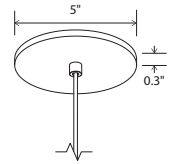

Nick Sheridan
Designer

Amicus 12 pendant

low-profile round canopy with SVT-3 cable

Dimensions: 12" Ø, 10.25"
Product weight: 3 lb
Suitable for a sloped ceiling

Integrated LED Specifications

Light Color Options:
2700 K - 831 Lumens (source)
3500 K - 873 Lumens (source)
Color accuracy: 90+ CRI
Power usage: 10 W
Dimmable (see power options below)
JA8-2019 Compliant

Canopy dimensions: 5" Ø, 0.3"
See website for more canopy information
Field adjustable drop length: 0'6" min - 8'0" max
Wood grain will vary
Specifications subject to change
Suitable for dry or damp locations