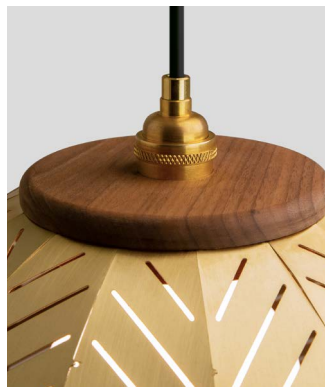

brushed brass, walnut

brushed brass, under detail

Traveling through Morocco, I was in awe of the skilled craftspeople and their impressive work. I was most enamored with the detail and intricacy of the perforated metal light fixtures. The artistry, patterns, and old-world techniques inspired me and ultimately inspired the Amicus.

Nick Sheridan
Designer

Amicus 12 pendant

low-profile round canopy with SVT-3 cable

Dimensions: 12" Ø, 10.25"
Product weight: 3 lb
Suitable for a sloped ceiling

Integrated LED Specifications

Light Color Options:
2700 K - 831 Lumens (source)
3500 K - 873 Lumens (source)
Color accuracy: 90+ CRI
Power usage: 10 W
Dimmable (see power options below)
JA8-2019 Compliant

E26 Medium Base Specifications

Lamping: E26 base, 60 W max, G40 recommended
Bulb not included
Input voltage: 250 V AC max

Textured Black Powdercoat (CM-049) low profile round canopy with SVT-3 Cable, Black (CM-039)

Canopy dimensions: 5" Ø, 0.3"
See website for more canopy information
Field adjustable drop length: 0'6" min - 8'0" max
Wood grain will vary
Specifications subject to change
Suitable for dry or damp locations