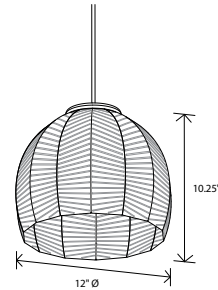

Nick Sheridan
Designer

Amicus 12 pendant

low-profile round canopy with SVT-3 cable

Dimensions: 12" Ø, 10.25"
Product weight: 3 lb
Suitable for a sloped ceiling

Integrated LED Specifications

Light Color Options:
2700 K - 831 Lumens (source)
3500 K - 873 Lumens (source)
Color accuracy: 90+ CRI
Power usage: 10 W
Dimmable (see power options below)
JA8-2019 Compliant

E26 Medium Base Specifications

Lamping: E26 base, 60 W max, G40 recommended
Bulb not included
Input voltage: 250 V AC max

Textured Black Powdercoat (CM-049) low profile round canopy with SVT-3 Cable, Black (CM-039)

Canopy dimensions: 5" Ø, 0.3"
See website for more canopy information
Field adjustable drop length: 0'6" min - 8'0" max
Wood grain will vary
Specifications subject to change
Suitable for dry or damp locations