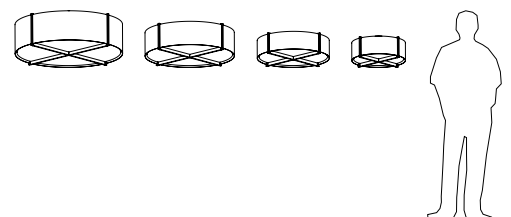

The Plura is a simple, straight forward fixture that is excellently executed. With the Plura it was about resolving the seams and edges and their relationships to one another. The result is a scalable fixture that has a sharp, sophisticated feel.

Nick Sheridan, Designer

▲WARNING. California Proposition 65 Warning for California Consumers. This product can expose you to chemicals including wood dust and lead which are known to the State of California to cause cancer or birth defects or other reproductive harm. For more information go to www.P65Warnings.ca.gov