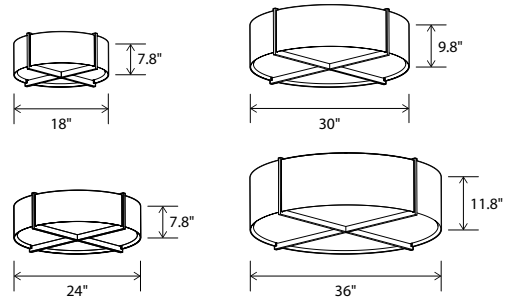

## Plura flush mount

Dimensions:  
 Plura 18: 18" Ø, 7.8"  
 Plura 24: 24" Ø, 7.8"  
 Plura 30: 30" Ø, 9.8"  
 Plura 36: 36" Ø, 11.8"  
 Materials: solid wood, polymer  
 Product weight:  
 Plura 18: 5 lb  
 Plura 24: 6 lb  
 Plura 30: 9 lb  
 Plura 36: 13 lb\*

### MATERIAL & FINISH OPTIONS

Plura flush mount part # 08-100-	
<b>Size</b>	
18" Ø	18
24" Ø	24
30" Ø	30
36" Ø	36
<b>Wood Body</b>	
walnut (CM-001)	W
dark stained walnut (CM-002)	D
white washed oak (CM-095)	O
<b>Shade Material</b>	
frosted polymer (CM-051)	B
matte black (CM-085) with matte white interior	A
brushed aluminum (CM-012)	G
brushed rose gold (CM-046)	R
brushed brass (CM-047)	D
distressed brass (CM-096)	D
gloss white (CM-054)	W
<b>Lamping*</b>	
2700 K LED	27
3500 K LED	35
GU-24 base sockets	GU
<b>Driver (LED version only)</b>	
AC Input Voltage Range: 120-277 V	
120 V input: TRIAC, ELV & 0-10 V dimmable	
240 & 277 V input: only 0-10 V dimmable	P1