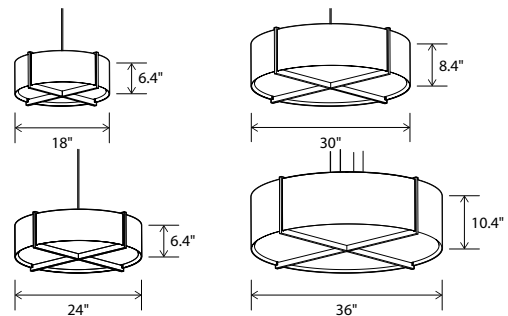

Plura pendant

Dimensions:
Plura 18: 18" Ø, 6.4"
Plura 24: 24" Ø, 6.4"
Plura 30: 30" Ø, 8.4"
Plura 36: 36" Ø, 10.4"
Materials: solid wood, polymer
Product weight:
Plura 18: 5 lb
Plura 24: 6 lb
Plura 30: 9 lb
Plura 36: 13 lb

Integrated LED Specifications
Light output:
Plura 18 & 24: 1690 Lumens (source)
Plura 30 & 36: 2815 Lumens (source)
Light color*: 2700 K or 3500 K
Color accuracy: 90+ CRI
Power usage:
Plura 18 & 24: 19.5 W
Plura 30 & 36: 32.5 W
Dimmable (see driver below)
Plura 18 & 24 driver location:
must be housed in J-box
Driver dimensions: 3.3" x 1.6" x 1", included
Plura 30 & 36 driver location:
housed in canopy
GU-24 Base Specifications
Light source:
Plura 18 & 24: 2x GU-24 base socket
Plura 30 & 36: 4x GU-24 base socket
Lamping:
Plura 18 & 24: 2x GU-24 base self-ballasted bulbs, 18 W max each
Plura 30 & 36: 4x GU-24 base self-ballasted bulbs, 18 W max each
Bulbs not included
Input voltage: 300 V AC max
Wood grain will vary
Specifications subject to change

See below for canopy information
96" drop length, field adjustable
Suitable for a sloped ceiling
Wood grain will vary
Specifications subject to change

MATERIAL & FINISH OPTIONS

Plura pendant part # 06-230-	
Size	
18" Ø	18
24" Ø	24
30" Ø	30
36" Ø	36
Wood Body	
walnut (CM-001)	W
dark stained walnut (CM-002)	D
white washed oak (CM-095)	O
Shade Material	
frosted polymer (CM-051)	
matte black (CM-085) with matte white interior	B
brushed aluminum (CM-012)	A
brushed rose gold (CM-046)	G
brushed brass (CM-047)	R
distressed brass (CM-096)	D
gloss white (CM-054)	W
Lamping*	
2700 K LED	27
3500 K LED	35
GU-24 base sockets	GU
Driver (LED version only)	
AC Input Voltage Range: 120-277 V	
120 V input: TRIAC, ELV & 0-10 V dimmable	
240 & 277 V input: only 0-10 V dimmable	P1

Includes frosted polymer (CM-051)

Also available in a flush mount version

*Available in 3000K, 4000K and other color temperatures upon request