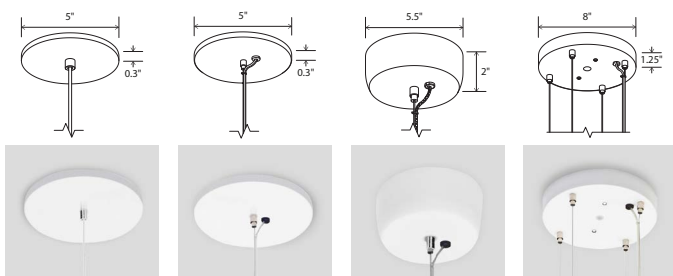

Plura 18 and Plura 24: textured white (CM-060) low-profile round canopy with white SVT

Plura 36: textured white (CM-060) 8" round canopy, clear SPT with steel cable