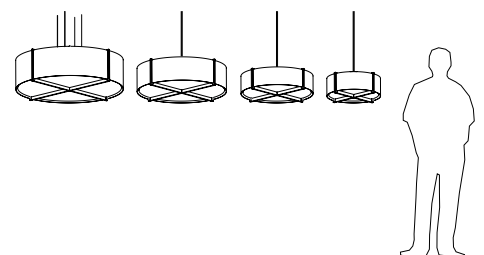

▲WARNING. California Proposition 65 Warning for California Consumers. This product can expose you to chemicals including wood dust and lead which are known to the State of California to cause cancer or birth defects or other reproductive harm. For more information go to www.P65Warnings.ca.gov