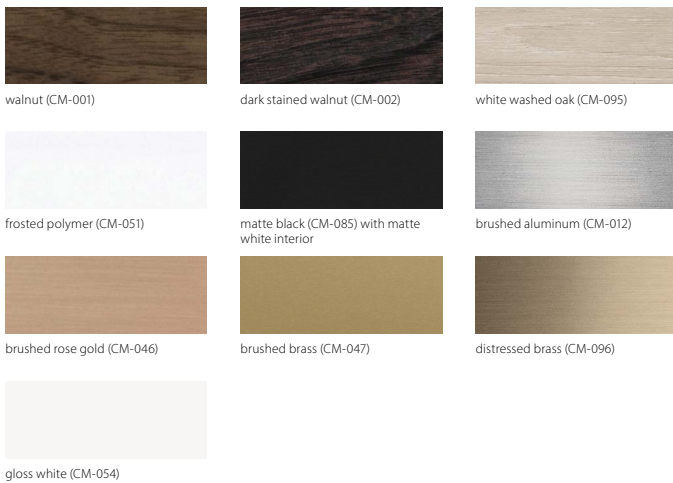

The Plura is a simple, straight forward fixture that is excellently executed. With the Plura it was about resolving the seams and edges and their relationships to one another. The result is a scalable fixture that has a sharp, sophisticated feel.

Nick Sheridan, Designer

Plura pendant

Dimensions:
Plura 18: 18" Ø, 6.4"
Plura 24: 24" Ø, 6.4"
Plura 30: 30" Ø, 8.4"
Plura 36: 36" Ø, 10.4"
Materials: solid wood, polymer
Product weight:
Plura 18: 5 lb
Plura 24: 6 lb
Plura 30: 9 lb
Plura 36: 13 lb

Integrated LED Specifications
Light output:
Plura 18 & 24: 1690 Lumens (source)
Plura 30 & 36: 2815 Lumens (source)
Light color*: 2700 K or 3500 K
Color accuracy: 90+ CRI
Power usage:
Plura 18 & 24: 19.5 W
Plura 30 & 36: 32.5 W
Dimmable (see driver below)
Plura 18 & 24 driver location:
must be housed in J-box
Driver dimensions: 3.3" x 1.6" x 1", included
Plura 30 & 36 driver location:
housed in canopy
GU-24 Base Specifications
Light source:
Plura 18 & 24: 2x GU-24 base socket
Plura 30 & 36: 4x GU-24 base socket
Lamping:
Plura 18 & 24: 2x GU-24 base self-ballasted bulbs, 18 W max each
Plura 30 & 36: 4x GU-24 base self-ballasted bulbs, 18 W max each
Bulbs not included
Input voltage: 300 V AC max
Wood grain will vary
Specifications subject to change

See below for canopy information
96" drop length, field adjustable
Suitable for a sloped ceiling
Wood grain will vary
Specifications subject to change

MATERIAL & FINISH OPTIONS