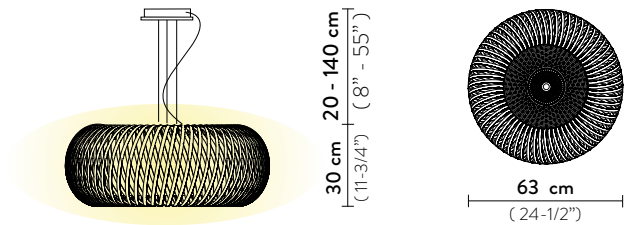

## KALATOS SUSPENSION

Light Source: 4 X 12W E27 LED Filament Bulbs

Dimmable: with dimmable bulbs

Materials: Metallized Polycarbonate or Lentiflex®

Weight: net 3 Kg - gross 5,5 Kg

Packaging: 70 x 70 x h. 40 cm

FINISH	PRODUCT CODE	EAN CODE	CANOPY DETAILS
 BLACK/GOLD	<b>KLTSM00BGD01T000000EU</b>	8024727081038	Ø 16 - Ø 20 x h. 3,5 cm 
	ACCESSORIES 6M CABLE KIT (must be ordered with lamp)		
 PRISMA	<b>KLTSM00PRS01T000000EU</b>	8024727081021	Ø 16 - Ø 20 x h. 3,5 cm 
	ACCESSORIES 6M CABLE KIT (must be ordered with lamp)		

## KALATOS CEILING

Light Source: 4 X 12W E27 LED Filament Bulbs

Dimmable: with dimmable bulbs

Materials: Metallized Polycarbonate or Lentiflex®

Weight: net 3 Kg - gross 5,5 Kg

Packaging: 70 x 70 x h. 40 cm