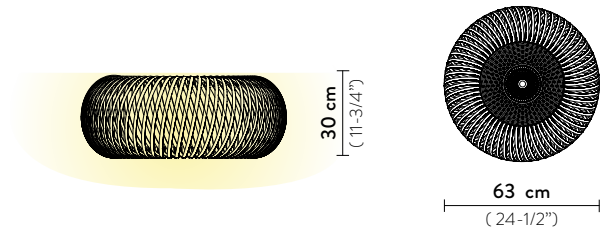

## KALATOS CEILING

Light Source: 4 X 12W E26 LED Filament Bulbs

Dimmable: with dimmable bulbs

Materials: Metallized Polycarbonate or Lentiflex®

Weight: net 6,61 lbs - gross 12,13 lbs

Packaging: 27,56 x 27,56 x h. 15,75 in