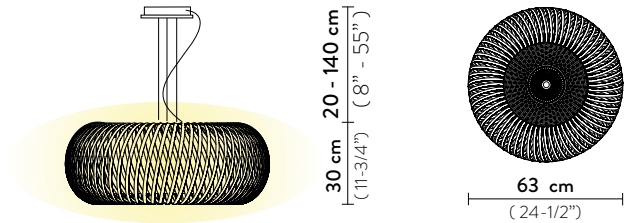

## KALATOS SUSPENSION

Light Source: 4 X 12W E26 LED Filament Bulbs

Dimmable: with dimmable bulbs

Materials: Metallized Polycarbonate or Lentiflex®

Weight: net 6,61 lbs - gross 12,13 lbs

Packaging: 27,56 x 27,56 x h. 15,75 in

FINISH	PRODUCT CODE	EAN CODE	CANOPY DETAILS
 BLACK/GOLD	<b>KLTSM00BGD01T000000US</b>	8024727082875	Ø 6,3 - Ø 7,87 x h. 1,38 in 
	ACCESSORIES 6M CABLE KIT		
 PRISMA	<b>KLTSM00PRS01T000000US</b>		Ø 6,3 - Ø 7,87 x h. 1,38 in 
	ACCESSORIES 6M CABLE KIT		