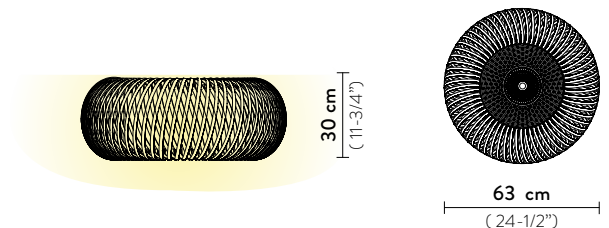

## KALATOS SUSPENSION

Light Source: 4 X 12W E27 LED Filament Bulbs

Dimmable: with dimmable bulbs

Materials: Metallized Polycarbonate or Lentiflex®

Weight: net 3 Kg - gross 5,5 Kg

Packaging: 70 x 70 x h. 40 cm

FINISH	PRODUCT CODE	EAN CODE	CANOPY DETAILS
 BLACK/GOLD	<b>KLTSM00BGD01T000000EU</b>	8024727081038	Ø 16 - Ø 20 x h. 3,5 cm 
	ACCESSORIES 6M CABLE KIT (must be ordered with lamp)		
 PRISMA	<b>KLTSM00PRS01T000000EU</b>	8024727081021	Ø 16 - Ø 20 x h. 3,5 cm 
	ACCESSORIES 6M CABLE KIT (must be ordered with lamp)		

## KALATOS CEILING

Light Source: 4 X 12W E27 LED Filament Bulbs

Dimmable: with dimmable bulbs

Materials: Metallized Polycarbonate or Lentiflex®

Weight: net 3 Kg - gross 5,5 Kg

Packaging: 70 x 70 x h. 40 cm