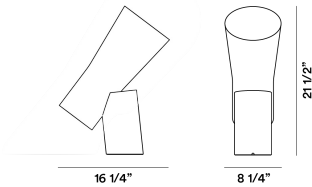

Nile, tavolo

technical details

FOSCARINI

Nile is a decorative lamp of remarkable character, with a vivid presence that brings sophisticated elegance to any space. An object that embodies the perfect balance of two opposites, the consistency of marble and the delicacy of glass, the contrast of mineral coolness and handmade warmth, industry and craftsmanship. Already beautiful when off, it takes on even more allure when the light filters through the precious blown glass, shining down to the surface below and upward through the two open sides of the diffuser. The arrangement of the two volumes seems to defy the law of gravity. The base and the diffuser, at different angles, remain in place thanks to an invisible game of weights, positions and joints for a unified dynamic effect.

Nile

SCHEMATIC & LIGHT EMISSION

MATERIAL

Blown glass and Carrara or Marquina marble

COLORS

ACCESSORIES

Nile

LIGHT SOURCE

LED retrofit on/off
18WE26

CERTIFICATIONS