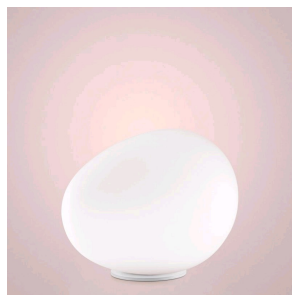

Gregg Mix&Match

Gregg