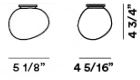

Gregg, soffitto

technical details

FOSCARINI

Gregg piccola

SCHEMATIC & LIGHT EMISSION

MATERIAL

Blown acid-etched glass and coated metal