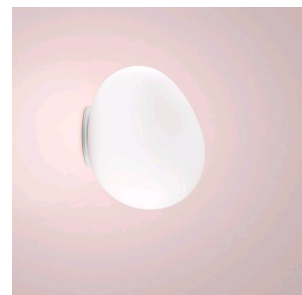

Gregg

Gregg