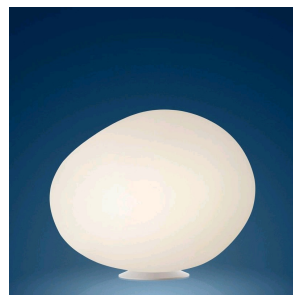

Gregg Mix&Match

Gregg terra