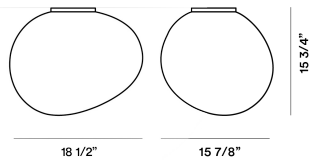

Gregg, soffitto

technical details

FOSCARINI

Wall or ceiling lamp with diffused light. White satin finish hand-blown diffuser achieved using glass blowing procedure without turning the glass in the mould (referred to as "stationary"), subject to immersion in acid. The glass in the medium version is incorporated with a matt transparent injection moulded polycarbonate ring nut, which is in white polycarbonate in the small version. Mount and ceiling/wall mount in epoxy powder coated metal and matt injection moulded transparent polycarbonate lamp holder support.

Gregg grande

SCHEMATIC & LIGHT EMISSION

MATERIAL

Blown acid-etched glass and coated metal

COLORS

ACCESSORIES

Gregg

LIGHT SOURCE

CERTIFICATIONS