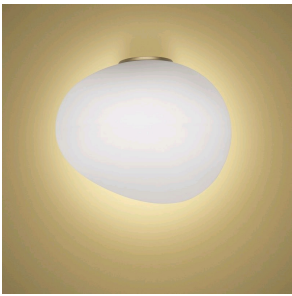

Gregg Mix&Match