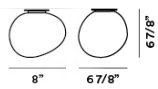

Gregg MIDI

SCHEMATIC & LIGHT EMISSION