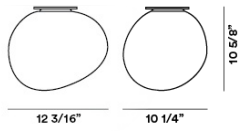

Gregg, soffitto

technical details

FOSCARINI

Gregg media

SCHEMATIC & LIGHT EMISSION

MATERIAL

Blown acid-etched glass and coated metal

COLORS

ACCESSORIES

Gregg

LIGHT SOURCE

Halo
100WE26
A

CERTIFICATIONS