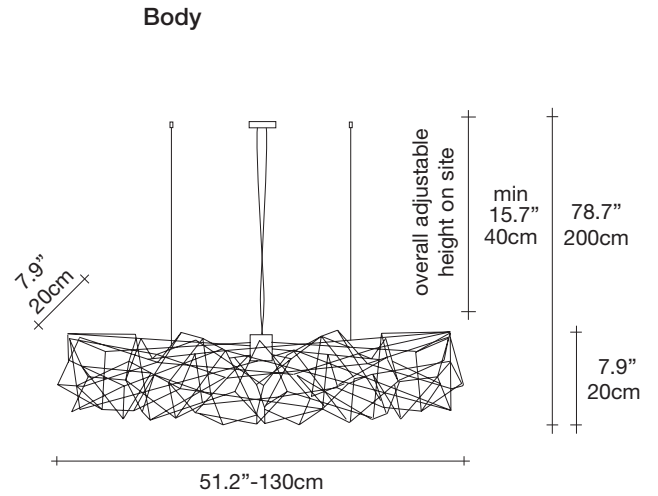

Etoile, twinkling in an *indoor sky*.

design Christian Lava
terzani.com

TERZANI
LA LUCE PENSATA

Product Name
Etoile
linear chandelier

Materials
metal

Finishes | Code

nickel
0P04S E7 C8

Light source

120V ~ 50/60Hz

XENON
8 x 20W G4 12V

or

LED
8 x 2W G4 12V

dimmable with

IGBT
TRIAC

Etoile's intricate network of intersecting nickel lines recalls constellations in a clear night sky. Strategically placed bulbs cast a starry light, twinkling as viewers move around the pendant. Through projecting these complex patterns throughout the room, Etoile casts a heavenly glow in any space. Design Christian Lava.

Canopy

Ø6.1"-15,5cm

lbs 19.8
kg 9

lbs 26.5
kg 12

63.8" x 13.8" x 13.8"
162 x 35 x 35 cm