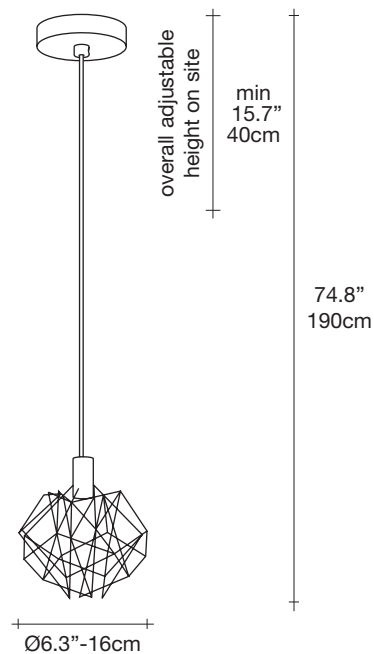

# Etoile, twinkling in an *indoor sky*.

design Christian Lava  
terzani.com

**Product Name**  
Etoile  
pendant light

**Materials**  
metal

**Finishes | Code**

nickel  
OP05S E7 C8

## Body

## Canopy

Etoile's intricate network of intersecting nickel lines recalls constellations in a clear night sky. Strategically placed bulbs cast a starry light, twinkling as viewers move around the pendant. Through projecting these complex patterns throughout the room, Etoile casts a heavenly glow in any space. Design Christian Lava.