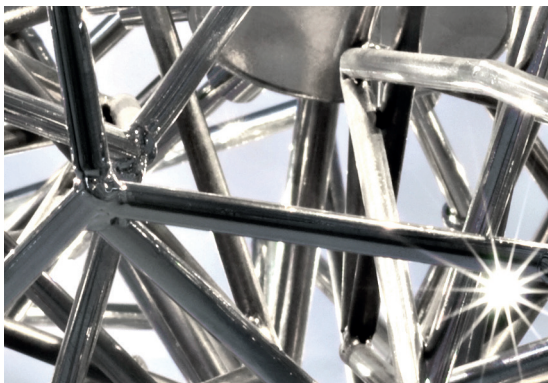

# Etoile, twinkling in an *indoor sky*.

design Christian Lava  
terzani.com

**Product Name**  
Etoile  
pendant light

**Materials**  
metal

**Finishes | Code**

nickel  
OP05S E7 C8

## Body

## Canopy

Etoile's intricate network of intersecting nickel lines recalls constellations in a clear night sky. Strategically placed bulbs cast a starry light, twinkling as viewers move around the pendant. Through projecting these complex patterns throughout the room, Etoile casts a heavenly glow in any space. Design Christian Lava.