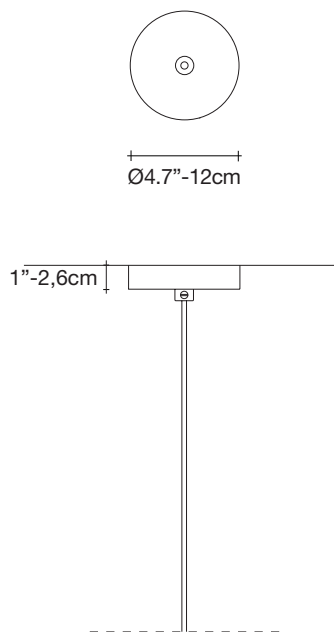

Canopy

Etoile's intricate network of intersecting nickel lines recalls constellations in a clear night sky. Strategically placed bulbs cast a starry light, twinkling as viewers move around the pendant. Through projecting these complex patterns throughout the room, Etoile casts a heavenly glow in any space. Design Christian Lava.