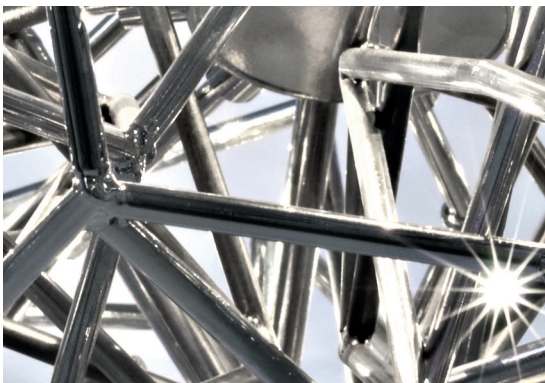

Body

Light source

120V ~ 50/60Hz

XENON
8 x 10W G4 12V
8 x 20W G4 12V

or

LED
16 x 2W G4 12V

dimmable with

IGBT