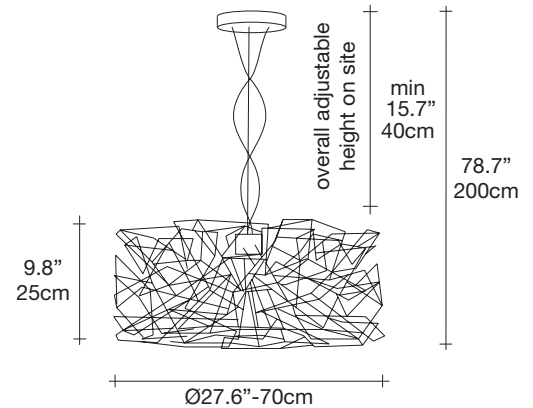

Body

Light source

120V ~ 50/60Hz

XENON
8 x 10W G4 12V
8 x 20W G4 12V

or

LED
16 x 2W G4 12V

dimmable with

IGBT