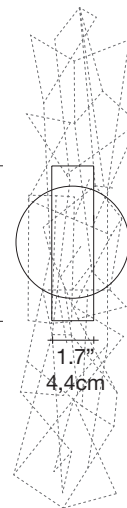

Etoile, twinkling in an *indoor sky*.

design Christian Lava
terzani.com

Product Name
Etoile
wall sconce

Materials
metal

Finishes | Code

nickel
OP03A E7 C8

Body

5.1"
13cm

24.8"
63cm

4.7"-12cm

Light source
120V ~ 50/60Hz

XENON
6 x 10W G4 12V

or

LED
6 x 2W G4 12V

dimmable with

IGBT
TRIAC

Canopy

6.6"
16,8cm

Ø4.7"
12cm

1.7"
4,4cm

Etoile's intricate network of intersecting nickel lines recalls constellations in a clear night sky. Strategically placed bulbs cast a starry light, twinkling as viewers move around the pendant. Through projecting these complex patterns throughout the room, Etoile casts a heavenly glow in any space. Design Christian Lava.

lbs 6.2
kg 2,8

lbs 8.4
kg 3,8

28" x 12.6" x 8.1"
71 x 32 x 20,5 cm