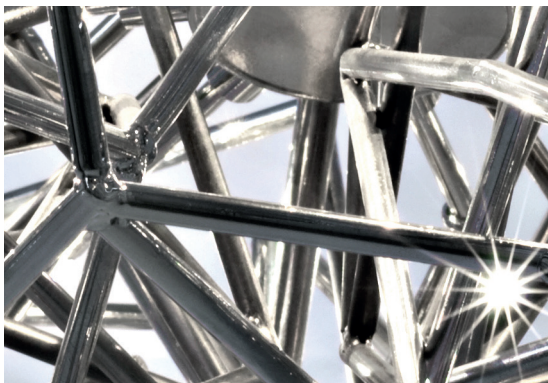

Etoile, twinkling in an *indoor sky*.

design Christian Lava
terzani.com

Product Name

Etoile
wall sconce

Materials

metal

Finishes | Code

nickel
OP03A E7 C8

Body

5.1"
13cm

24.8"
63cm

4.7"-12cm

Light source

120V ~ 50/60Hz

XENON
6 x 10W G4 12V

or

LED
6 x 2W G4 12V

dimmable with

IGBT
TRIAC

Canopy

6.6"
16,8cm

Ø4.7"
12cm

1.7"
4,4cm

Etoile's intricate network of intersecting nickel lines recalls constellations in a clear night sky. Strategically placed bulbs cast a starry light, twinkling as viewers move around the pendant. Through projecting these complex patterns throughout the room, Etoile casts a heavenly glow in any space. Design Christian Lava.