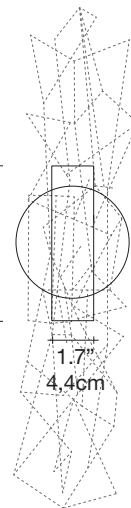

Etoile, twinkling in an *indoor sky*.

design Christian Lava
terzani.com

Product Name

Etoile
wall sconce

Materials

metal

Finishes | Code

nickel
OP03A E7 C8

Body

5.1"
13cm

24.8"
63cm

4.7"-12cm

Light source

120V ~ 50/60Hz

XENON
6 x 10W G4 12V

or

LED
6 x 2W G4 12V

dimmable with

IGBT
TRIAC

Canopy

6.6"
16,8cm

Ø4.7"
12cm

1.7"
4,4cm

Etoile's intricate network of intersecting nickel lines recalls constellations in a clear night sky. Strategically placed bulbs cast a starry light, twinkling as viewers move around the pendant. Through projecting these complex patterns throughout the room, Etoile casts a heavenly glow in any space. Design Christian Lava.