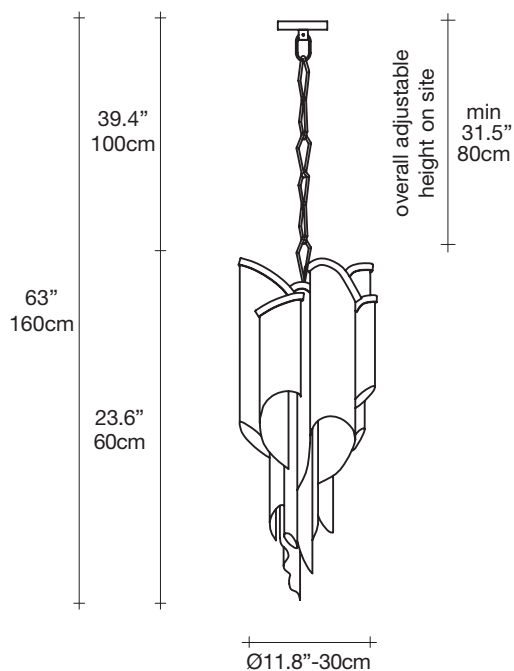

# Stream, iridescent *light.*

design Christian Lava  
terzani.com

**Product Name**  
Stream  
mini chandelier

**Materials**  
metal

**Finishes | Code**

-  nickel  
OJ54S E7 C8
-  black nickel  
OJ54S E9 C8
-  gold plated  
OJ54S L6 C8

**Body**

**Light source**

120V ~ 50/60Hz

 LED  
4 x 4W G9 dimmable

+

 LED  
6W GU10 dimmable

dimmable with

 all systems

**Canopy**

A stunning design from Christian Lava, Stream is an impressive presence in any room. Stream's design exploits the physical characteristics of the materials used to envelop a room in a unique, immersive light. Here, over 7 kilometers of metal chain appear to flow down from the undulating, nickel plated frame. These cascading tiers project a streaking, yet tranquil, shadow throughout the room. Design Christian Lava.

 lbs 12.1     lbs 14.3     18.1" x 15.4" x 12.6"  
 kg 5,5     kg 6,5    46 x 39 x 32 cm