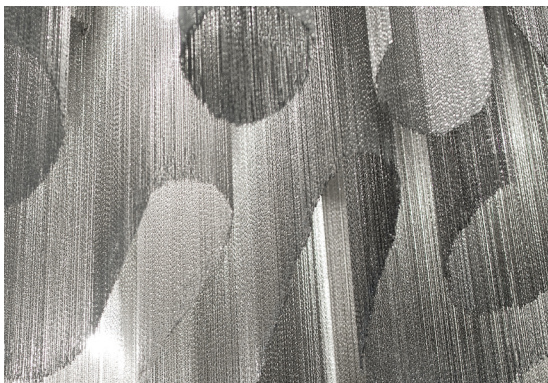

Light source

120V ~ 50/60Hz

LED
4 x 4W G9 dimmable

+

LED
6W GU10 dimmable

dimmable with

all systems

Canopy