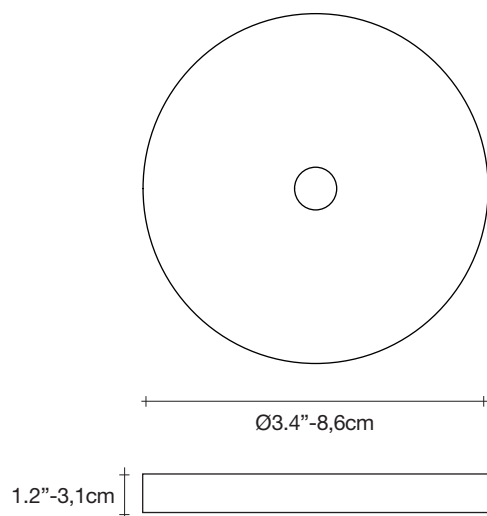

**Canopy**

A stunning design from Christian Lava, Stream is an impressive presence in any room. Stream's design exploits the physical characteristics of the materials used to envelop a room in a unique, immersive light. Here, over 7 kilometers of metal chain appear to flow down from the undulating, nickel plated frame. These cascading tiers project a streaking, yet tranquil, shadow throughout the room. Design Christian Lava.

 lbs 12.1     lbs 14.3     18.1" x 15.4" x 12.6"  
 kg 5,5     kg 6,5    46 x 39 x 32 cm