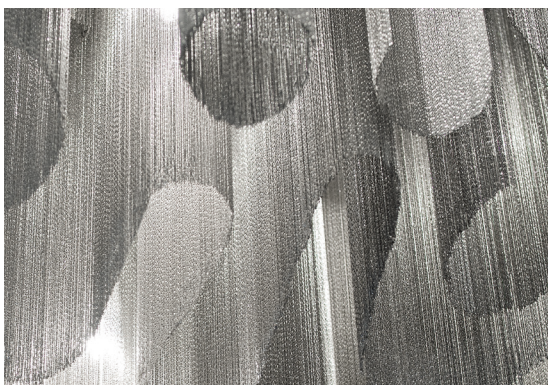

# Stream, iridescent *light.*

design Christian Lava  
terzani.com

**TERZANI**  
LA LUCE PENSATA

**Product Name**  
Stream  
small chandelier

**Materials**  
metal

**Finishes | Code**

-  nickel  
OJ51S E7 C8
-  black nickel  
OJ51S E9 C8
-  gold plated  
OJ51S L6 C8

Overall height not adjustable on site  
Optional custom OAH

**Body**

**Light source**

120V ~ 50/60Hz

 LED  
18 x 4W E12 dimmable

+

 LED  
6W GU10 dimmable

dimmable with

 all systems

**Canopy**

A stunning design from Christian Lava, Stream is an impressive presence in any room. Stream's design exploits the physical characteristics of the materials used to envelop a room in a unique, immersive light. Here, over 7 kilometers of metal chain appear to flow down from the undulating, nickel plated frame. These cascading tiers project a streaking, yet tranquil, shadow throughout the room. Design Christian Lava.