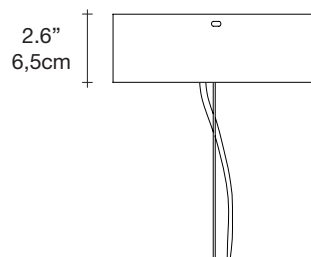

# Stream, iridescent *light.*

design Christian Lava  
terzani.com

**TERZANI**  
LA LUCE PENSATA

**Product Name**  
Stream  
small chandelier

**Materials**  
metal

**Finishes | Code**

-  nickel  
OJ51S E7 C8
-  black nickel  
OJ51S E9 C8
-  gold plated  
OJ51S L6 C8

Overall height not adjustable on site  
Optional custom OAH

**Body**

**Light source**

120V ~ 50/60Hz

 LED  
18 x 4W E12 dimmable

+

 LED  
6W GU10 dimmable

dimmable with

 all systems

**Canopy**

A stunning design from Christian Lava, Stream is an impressive presence in any room. Stream's design exploits the physical characteristics of the materials used to envelop a room in a unique, immersive light. Here, over 7 kilometers of metal chain appear to flow down from the undulating, nickel plated frame. These cascading tiers project a streaking, yet tranquil, shadow throughout the room. Design Christian Lava.