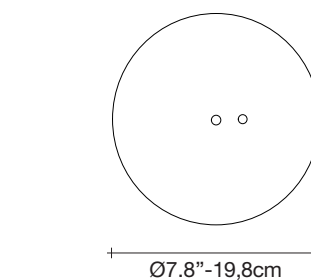

Overall height not adjustable on site  
Optional custom OAH

**Body**

**Light source**

120V ~ 50/60Hz

 LED  
18 x 4W E12 dimmable

+

 LED  
6W GU10 dimmable

dimmable with

 all systems

**Canopy**

A stunning design from Christian Lava, Stream is an impressive presence in any room. Stream's design exploits the physical characteristics of the materials used to envelop a room in a unique, immersive light. Here, over 7 kilometers of metal chain appear to flow down from the undulating, nickel plated frame. These cascading tiers project a streaking, yet tranquil, shadow throughout the room. Design Christian Lava.