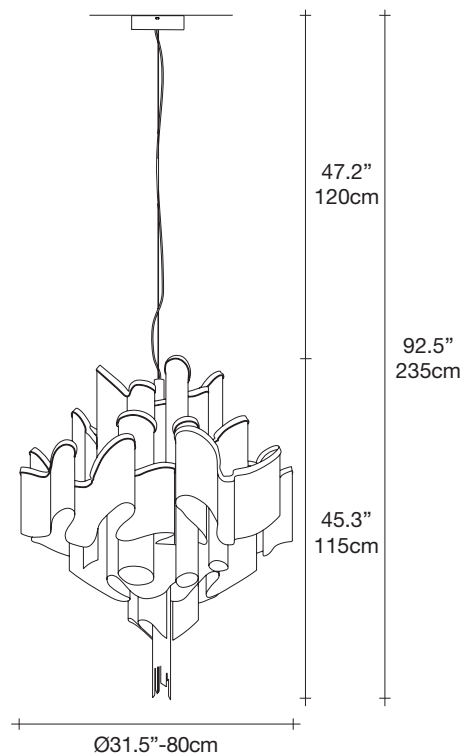

# Stream, iridescent *light.*

design Christian Lava  
terzani.com

**TERZANI**  
LA LUCE PENSATA

**Product Name**  
Stream  
small chandelier

**Materials**  
metal

**Finishes | Code**

-  nickel  
OJ51S E7 C8
-  black nickel  
OJ51S E9 C8
-  gold plated  
OJ51S L6 C8

Overall height not adjustable on site  
Optional custom OAH

**Body**

**Light source**

120V ~ 50/60Hz

 LED  
18 x 4W E12 dimmable

+

 LED  
6W GU10 dimmable

dimmable with

 all systems

**Canopy**

A stunning design from Christian Lava, Stream is an impressive presence in any room. Stream's design exploits the physical characteristics of the materials used to envelop a room in a unique, immersive light. Here, over 7 kilometers of metal chain appear to flow down from the undulating, nickel plated frame. These cascading tiers project a streaking, yet tranquil, shadow throughout the room. Design Christian Lava.