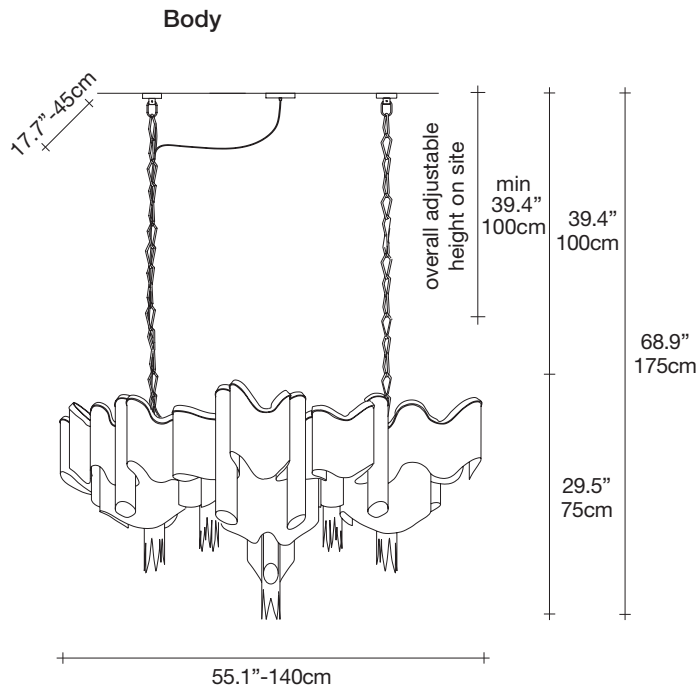

Stream, iridescent *light.*

design Christian Lava
terzani.com

Product Name
Stream
linear chandelier

Materials
metal

Finishes | Code

-  nickel
OJ52S E7 C8
-  black nickel
OJ52S E9 C8
-  gold plated
OJ52S L6 C8

Light source

120V ~ 50/60Hz

 LED
12 x 4W G9 dimmable

+

 LED
3 x 6W GU10 dimmable

dimmable with

 all systems

Canopy

A stunning design from Christian Lava, Stream is an impressive presence in any room. Stream's design exploits the physical characteristics of the materials used to envelop a room in a unique, immersive light. Here, over 7 kilometers of metal chain appear to flow down from the undulating, nickel plated frame. These cascading tiers project a streaking, yet tranquil, shadow throughout the room. Design Christian Lava.

 lbs 105.8  lbs 189.6  66.9" x 21.7" x 39"
 kg 48  kg 86 170 x 55 x 99 cm