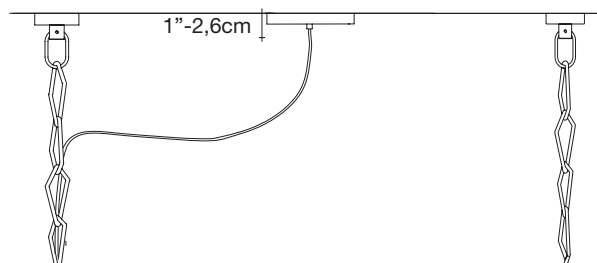

Stream, iridescent *light.*

design Christian Lava
terzani.com

Product Name
Stream
linear chandelier

Materials
metal

Finishes | Code

-  nickel
OJ52S E7 C8
-  black nickel
OJ52S E9 C8
-  gold plated
OJ52S L6 C8

A stunning design from Christian Lava, Stream is an impressive presence in any room. Stream's design exploits the physical characteristics of the materials used to envelop a room in a unique, immersive light. Here, over 7 kilometers of metal chain appear to flow down from the undulating, nickel plated frame. These cascading tiers project a streaking, yet tranquil, shadow throughout the room. Design Christian Lava.

 lbs 105.8  lbs 189.6  66.9" x 21.7" x 39"
 kg 48  kg 86 170 x 55 x 99 cm