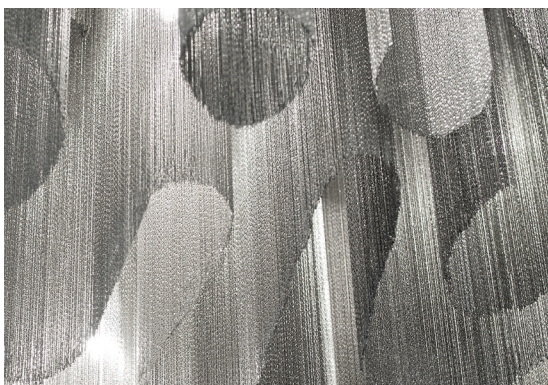

Stream, iridescent *light.*

design Christian Lava
terzani.com

Product Name
Stream
linear chandelier

Materials
metal

Finishes | Code

-  nickel
OJ52S E7 C8
-  black nickel
OJ52S E9 C8
-  gold plated
OJ52S L6 C8

A stunning design from Christian Lava, Stream is an impressive presence in any room. Stream's design exploits the physical characteristics of the materials used to envelop a room in a unique, immersive light. Here, over 7 kilometers of metal chain appear to flow down from the undulating, nickel plated frame. These cascading tiers project a streaking, yet tranquil, shadow throughout the room. Design Christian Lava.