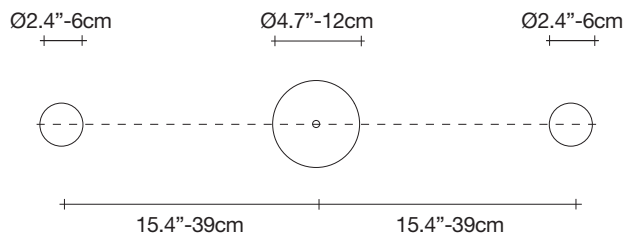

A stunning design from Christian Lava, Stream is an impressive presence in any room. Stream's design exploits the physical characteristics of the materials used to envelop a room in a unique, immersive light. Here, over 7 kilometers of metal chain appear to flow down from the undulating, nickel plated frame. These cascading tiers project a streaking, yet tranquil, shadow throughout the room. Design Christian Lava.

 lbs 105.8  lbs 189.6  66.9" x 21.7" x 39"
 kg 48  kg 86 170 x 55 x 99 cm