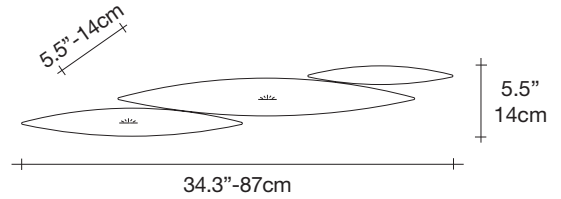

Body

Light source
120V ~ 50/60Hz

 Built in Replaceable LED Module
2 x 4.5W 1330 lm CRI 90 3000K
or optional 2700K

 not dimmable

Canopy

I Lucci Argentati draws from nature to create a whimsical, yet modern light. Recalling a school of fish darting through freshwater, it creates a mesmerizing luminescence. Sets of sleek lights combine to form a stunning pendant with thin incisions along the bottom creating an understated, tranquil beauty. Thanks to its modular system, I Lucci Argentati is customizable and can be combined in many different configurations: from small to extra large; as a pendant or sconce; and finished either in brushed nickel or white. Design Dodo Arslan.