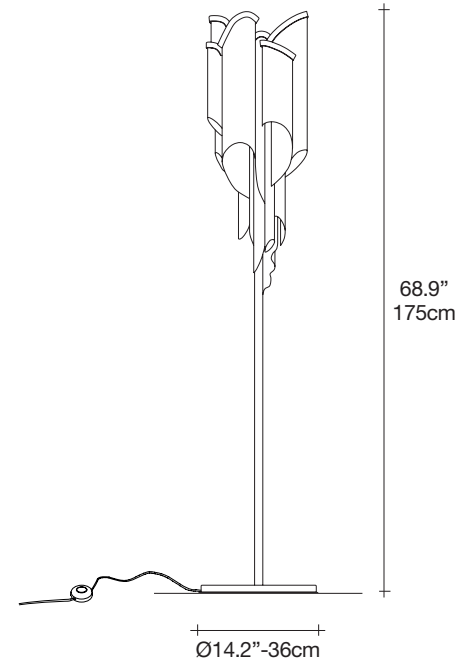

Stream, iridescent *light.*

design Christian Lava
terzani.com

TERZANI
LA LUCE PENSATA

Product Name

Stream
floor lamp

Materials

metal

Finishes | Code

-  nickel
OJ65P E7 C8
-  black nickel
OJ65P E9 C8
-  gold plated
OJ65P L6 C8

Body

Light source

120V ~ 50/60Hz

-  LED
6 x 5.5W E12 dimmable
-  integrated dimmer

Base

A stunning design from Christian Lava, Stream is an impressive presence in any room. Stream's design exploits the physical characteristics of the materials used to envelop a room in a unique, immersive light. Here, over 7 kilometers of metal chain appear to flow down from the undulating, nickel plated frame. These cascading tiers project a streaking, yet tranquil, shadow throughout the room. Design Christian Lava.