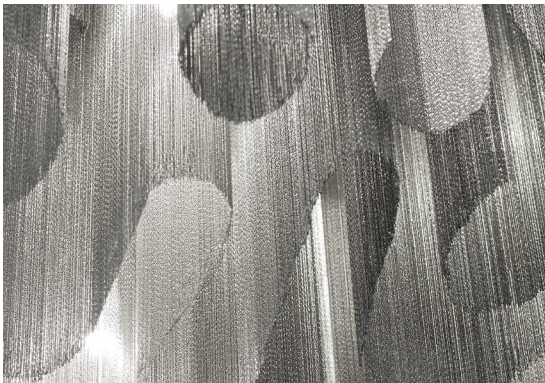

Stream, iridescent *light.*

design Christian Lava
terzani.com

TERZANI
LA LUCE PENSATA

Product Name

Stream
floor lamp

Materials

metal

Finishes | Code

-  nickel
OJ65P E7 C8
-  black nickel
OJ65P E9 C8
-  gold plated
OJ65P L6 C8

Body

Light source

120V ~ 50/60Hz

-  LED
6 x 5.5W E12 dimmable
-  integrated dimmer

Base

A stunning design from Christian Lava, Stream is an impressive presence in any room. Stream's design exploits the physical characteristics of the materials used to envelop a room in a unique, immersive light. Here, over 7 kilometers of metal chain appear to flow down from the undulating, nickel plated frame. These cascading tiers project a streaking, yet tranquil, shadow throughout the room. Design Christian Lava.