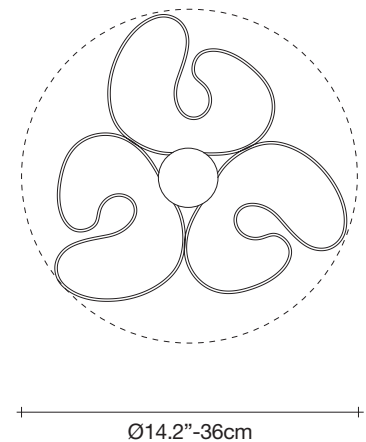

Stream, iridescent *light.*

design Christian Lava
terzani.com

TERZANI
LA LUCE PENSATA

Product Name

Stream
floor lamp

Materials

metal

Finishes | Code

-  nickel
OJ65P E7 C8
-  black nickel
OJ65P E9 C8
-  gold plated
OJ65P L6 C8

Body

Light source

120V ~ 50/60Hz

-  LED
6 x 5.5W E12 dimmable
-  integrated dimmer

Base

A stunning design from Christian Lava, Stream is an impressive presence in any room. Stream's design exploits the physical characteristics of the materials used to envelop a room in a unique, immersive light. Here, over 7 kilometers of metal chain appear to flow down from the undulating, nickel plated frame. These cascading tiers project a streaking, yet tranquil, shadow throughout the room. Design Christian Lava.