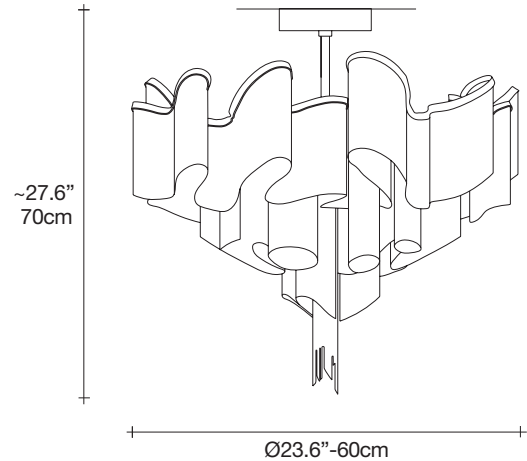

Stream, iridescent *light.*

design Christian Lava
terzani.com

TERZANI
LA LUCE PENSATA

Product Name

Stream
ceiling light

Materials

metal

Finishes | Code

-  nickel
OJ70L E7 C8
-  black nickel
OJ70L E9 C8
-  gold plated
OJ70L L6 C8

Body

Overall height not adjustable on site
Optional custom OAH

Light source

120V ~ 50/60Hz

+

dimmable with

Canopy

Ø5.5"-14cm

1.6"-4cm

A stunning design from Christian Lava, Stream is an impressive presence in any room. Stream's design exploits the physical characteristics of the materials used to envelop a room in a unique, immersive light. Here, over 7 kilometers of metal chain appear to flow down from the undulating, nickel plated frame. These cascading tiers project a streaking, yet tranquil, shadow throughout the room. Design Christian Lava.