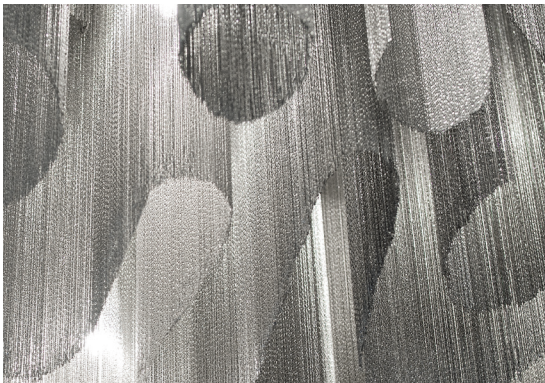

Stream, iridescent *light.*

design Christian Lava
terzani.com

TERZANI
LA LUCE PENSATA

Product Name

Stream
ceiling light

Materials

metal

Finishes | Code

-  nickel
OJ70L E7 C8
-  black nickel
OJ70L E9 C8
-  gold plated
OJ70L L6 C8

Body

Overall height not adjustable on site
Optional custom OAH

Light source

120V ~ 50/60Hz

+

dimmable with

Canopy

Ø5.5"-14cm

1.6"-4cm

A stunning design from Christian Lava, Stream is an impressive presence in any room. Stream's design exploits the physical characteristics of the materials used to envelop a room in a unique, immersive light. Here, over 7 kilometers of metal chain appear to flow down from the undulating, nickel plated frame. These cascading tiers project a streaking, yet tranquil, shadow throughout the room. Design Christian Lava.