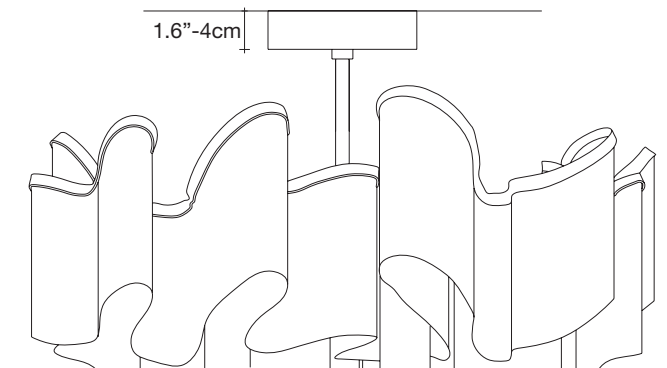

Stream, iridescent *light.*

design Christian Lava
terzani.com

TERZANI
LA LUCE PENSATA

Product Name

Stream
ceiling light

Materials

metal

Finishes | Code

-  nickel
OJ70L E7 C8
-  black nickel
OJ70L E9 C8
-  gold plated
OJ70L L6 C8

Body

Overall height not adjustable on site
Optional custom OAH

Light source

120V ~ 50/60Hz

+

dimmable with

Canopy

Ø5.5"-14cm

1.6"-4cm

A stunning design from Christian Lava, Stream is an impressive presence in any room. Stream's design exploits the physical characteristics of the materials used to envelop a room in a unique, immersive light. Here, over 7 kilometers of metal chain appear to flow down from the undulating, nickel plated frame. These cascading tiers project a streaking, yet tranquil, shadow throughout the room. Design Christian Lava.