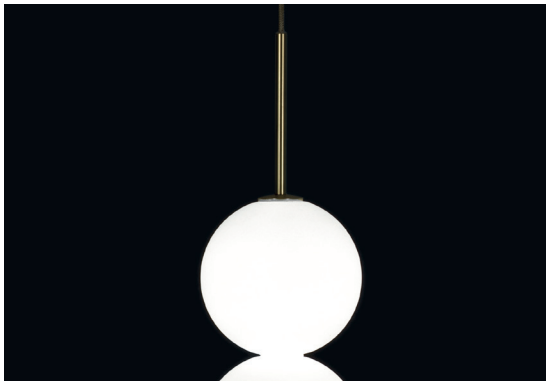

Abacus, multiplying *luminescence.*

design Draw
terzani.com

Product Name

Abacus
small linear multi light pendant

Materials

brass | satin white glass

Finishes | Code

white canopy | brass
0V06S E8 B R 2B

brass canopy | brass
0V06S P4 B R 2B

Body | 3x5 - 3x10 spheres

Light source

120V ~ 50/60Hz

Built in Replaceable LED Module
 3 x 3.6W
 3 x 7.2W
 4860lm 3000K

dimnable with

0-10V
PWM

Canopy

Used for centuries as the tool to both teach and communicate mathematics, the abacus was found in one form or another across the ancient world. At Terzani, we saw the beauty in the abacus' mathematical purity and clean, functional design. In the hands of Terzani's craftsmen, we've turned this inspiration into a new collection of modular pendant lamps whose flexibility allows for complex and beautiful configurations. Each module, or strand, of Abacus contains a custom set of round, hand-blown opal glass which emit a soft and uniform light. And, as the original abacus was used to calculate everything from simple addition to complex formulas, we've retained the same scalability. Due to its customization, our Abacus light is just as suitable in a home as a commercial space, and its almost infinite configurations makes sure you always come up with the right solution.