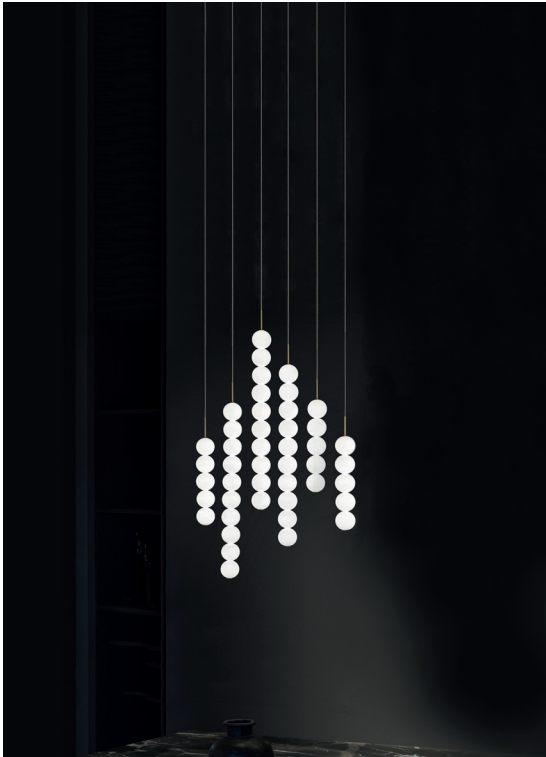

Abacus, multiplying *luminescence.*

design Draw
terzani.com

Product Name

Abacus
small linear multi light pendant

Materials

brass | satin white glass

Finishes | Code

white canopy | brass
0V06S E8 B R 2B

brass canopy | brass
0V06S P4 B R 2B

Body | 3x5 - 3x10 spheres

Light source

120V ~ 50/60Hz

Built in Replaceable LED Module
 3 x 3.6W
 3 x 7.2W
 4860lm 3000K

dimnable with

0-10V
PWM

Canopy

Used for centuries as the tool to both teach and communicate mathematics, the abacus was found in one form or another across the ancient world. At Terzani, we saw the beauty in the abacus' mathematical purity and clean, functional design. In the hands of Terzani's craftsmen, we've turned this inspiration into a new collection of modular pendant lamps whose flexibility allows for complex and beautiful configurations. Each module, or strand, of Abacus contains a custom set of round, hand-blown opal glass which emit a soft and uniform light. And, as the original abacus was used to calculate everything from simple addition to complex formulas, we've retained the same scalability. Due to its customization, our Abacus light is just as suitable in a home as a commercial space, and its almost infinite configurations makes sure you always come up with the right solution.