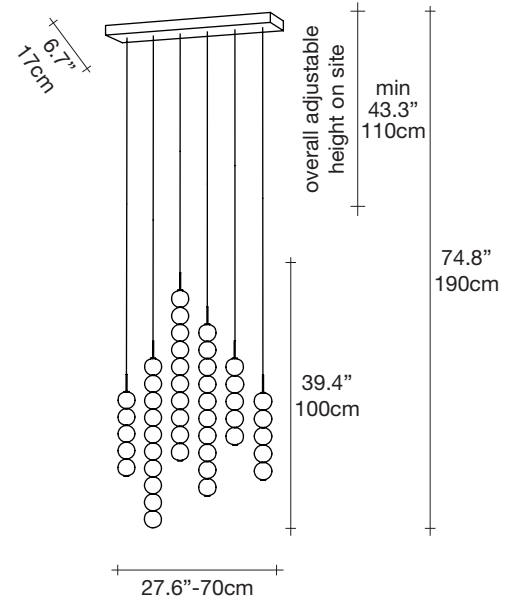

Abacus, multiplying *luminescence.*

design Draw
terzani.com

Product Name

Abacus
small linear multi light pendant

Materials

brass | satin white glass

Finishes | Code

white canopy | brass
0V06S E8 B R 2B

brass canopy | brass
0V06S P4 B R 2B

Body | 3x5 - 3x10 spheres

Light source

120V ~ 50/60Hz

Built in Replaceable LED Module
 3 x 3.6W
 3 x 7.2W
 4860lm 3000K

dimnable with

0-10V
PWM

Canopy

lbs 15.4	lbs 1x 11.5	1x 35.4" x 17.7" x 11.8"
kg 7	kg 1x 5,2	1x 90 x 45 x 30 cm
	kg 1x 5,3	1x 83 x 25 x 26 cm