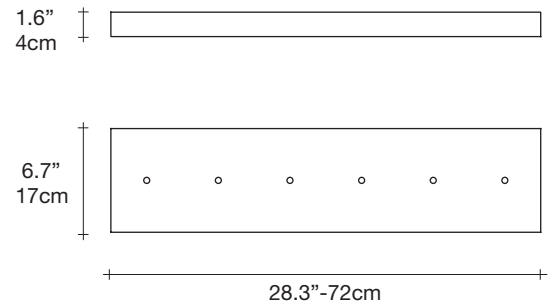

brass canopy | brass
0V06S P4 B R 2B

Body | 3x5 - 3x10 spheres

Light source

120V ~ 50/60Hz

Built in Replaceable LED Module
 3 x 3.6W
 3 x 7.2W
 4860lm 3000K

dimnable with

0-10V
PWM

Canopy

lbs 15.4	lbs 1x 11.5	1x 35.4" x 17.7" x 11.8"
kg 7	kg 1x 5,2	1x 90 x 45 x 30 cm
	kg 1x 5,3	1x 83 x 25 x 26 cm