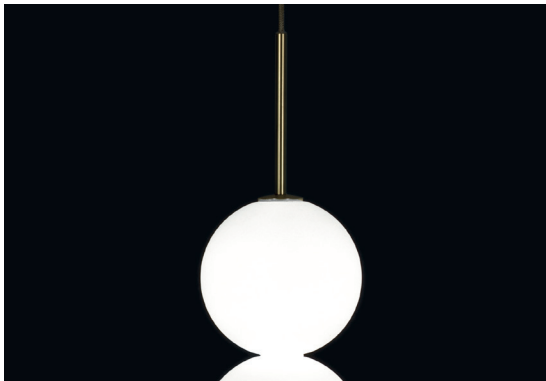

# Abacus, multiplying *luminescence*.

design Draw  
terzani.com

**TERZANI**  
LA LUCE PENSATA

**Product Name**  
Abacus  
3 small round multi light pendant

**Materials**  
brass | satin white glass

**Finishes | Code**

white canopy | brass  
0V03S E8 B P 1F

satin brass canopy | brass  
0V03S M3 B P 1F

**Body | 3x5 spheres**

**Light source**

120V ~ 50/60Hz

 Built in Replaceable LED Module  
3 x 3.6W  
1620 lm 3000K

**dimnable with**

 0-10V  
PWM

**Canopy**

Used for centuries as the tool to both teach and communicate mathematics, the abacus was found in one form or another across the ancient world. At Terzani, we saw the beauty in the abacus' mathematical purity and clean, functional design. In the hands of Terzani's craftsmen, we've turned this inspiration into a new collection of modular pendant lamps whose flexibility allows for complex and beautiful configurations. Each module, or strand, of Abacus contains a custom set of round, hand-blown opal glass which emit a soft and uniform light. And, as the original abacus was used to calculate everything from simple addition to complex formulas, we've retained the same scalability. Due to its customization, our Abacus light is just as suitable in a home as a commercial space, and its almost infinite configurations makes sure you always come up with the right solution.