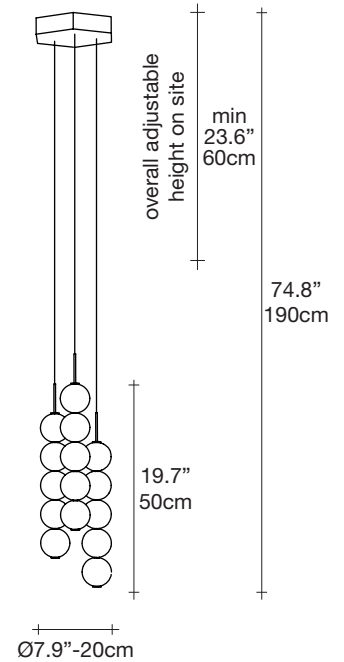

# Abacus, multiplying *luminescence*.

design Draw  
terzani.com

**TERZANI**  
LA LUCE PENSATA

**Product Name**  
Abacus  
3 small round multi light pendant

**Materials**  
brass | satin white glass

**Finishes | Code**

white canopy | brass  
0V03S E8 B P 1F

satin brass canopy | brass  
0V03S M3 B P 1F

**Body | 3x5 spheres**

**Light source**

120V ~ 50/60Hz

 Built in Replaceable LED Module  
3 x 3.6W  
1620 lm 3000K

**dimnable with**