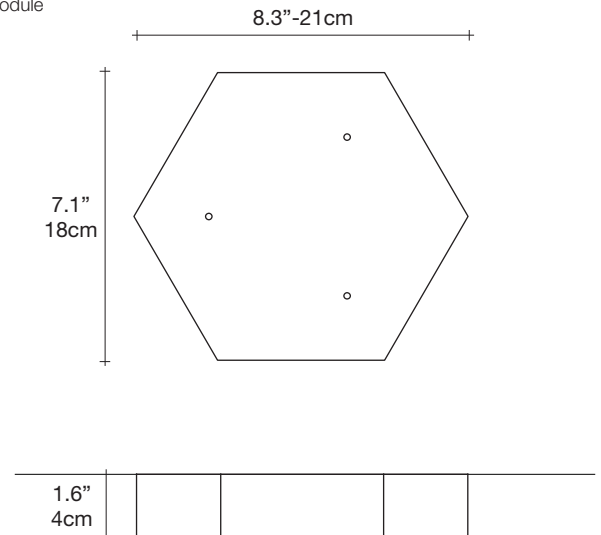

Canopy

Used for centuries as the tool to both teach and communicate mathematics, the abacus was found in one form or another across the ancient world. At Terzani, we saw the beauty in the abacus' mathematical purity and clean, functional design. In the hands of Terzani's craftsmen, we've turned this inspiration into a new collection of modular pendant lamps whose flexibility allows for complex and beautiful configurations. Each module, or strand, of Abacus contains a custom set of round, hand-blown opal glass which emit a soft and uniform light. And, as the original abacus was used to calculate everything from simple addition to complex formulas, we've retained the same scalability. Due to its customization, our Abacus light is just as suitable in a home as a commercial space, and its almost infinite configurations makes sure you always come up with the right solution.