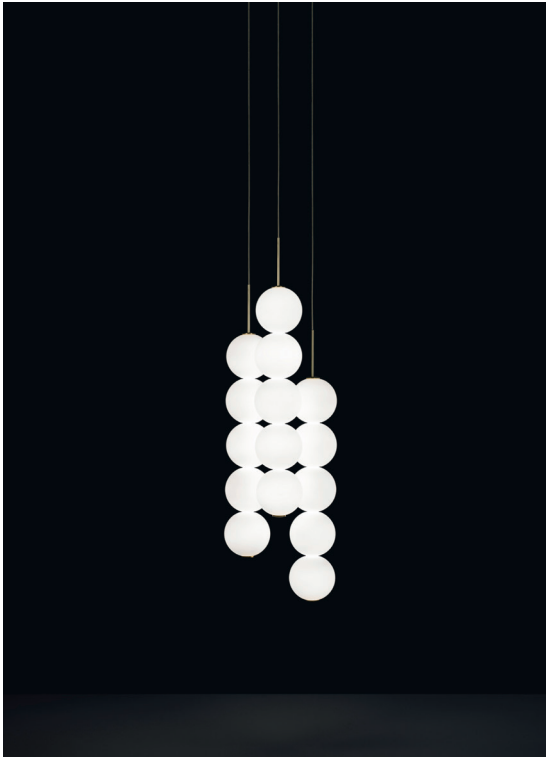

# Abacus, multiplying *luminescence*.

design Draw  
terzani.com

**TERZANI**  
LA LUCE PENSATA

**Product Name**  
Abacus  
3 small round multi light pendant

**Materials**  
brass | satin white glass

**Finishes | Code**

white canopy | brass  
0V03S E8 B P 1F

satin brass canopy | brass  
0V03S M3 B P 1F

**Body | 3x5 spheres**

**Light source**

120V ~ 50/60Hz

 Built in Replaceable LED Module  
3 x 3.6W  
1620 lm 3000K

**dimnable with**

 0-10V  
PWM

**Canopy**

Used for centuries as the tool to both teach and communicate mathematics, the abacus was found in one form or another across the ancient world. At Terzani, we saw the beauty in the abacus' mathematical purity and clean, functional design. In the hands of Terzani's craftsmen, we've turned this inspiration into a new collection of modular pendant lamps whose flexibility allows for complex and beautiful configurations. Each module, or strand, of Abacus contains a custom set of round, hand-blown opal glass which emit a soft and uniform light. And, as the original abacus was used to calculate everything from simple addition to complex formulas, we've retained the same scalability. Due to its customization, our Abacus light is just as suitable in a home as a commercial space, and its almost infinite configurations makes sure you always come up with the right solution.