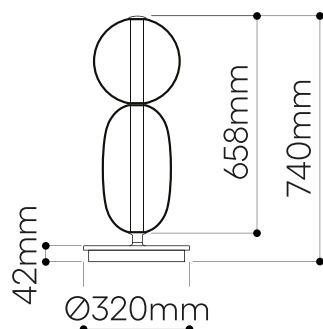

### LIGHTING DESCRIPTION

|                 |  |
|-----------------|--|
| Size            | dia 320 mm, H 740 mm<br>dia. 12,6 inch, H 29 inch                        |
| Cable           | black textile braid cable 1,8 m / 70,8 inch                              |
| Weight          | + - 18 kg / 45 lb  |
| Glass           | mouth-blown lead-free crystal in black, light grey, white, green and red |
| Mounting        | black (aluminium black elox + matt powder coating)                       |
| Protection      | IP 20  |
| Nominal voltage | 220-240V / A.C. 50 hz (EU)<br>110-120 V / A.C. 60 Hz (USA)               |
| Class           | I. EU / I. USA   |

### PACKAGING

|          |  |
|----------|--|
| Material | Cardboard  |
| Size     | 2x 540 × 540 × 1030 mm<br>2x 21,3 × 21,3 × 40,5 inch |

Origin: traditionally produced in the Czech Republic  
Intellectual property license holder: Bomma Czech Republic (EU)  
Represented by BMRC group s.r.o.