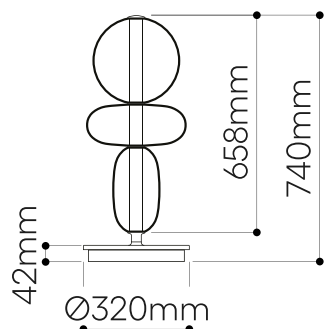

### LIGHTING DESCRIPTION

|                 |  |
|-----------------|--|
| Size            | dia 320 mm, H 740 mm<br>dia. 12,6 inch, H 29 inch                        |
| Cable           | black textile braid cable 1,8 m / 70,8 inch                              |
| Weight          | + - 18 kg / 45 lb  |
| Glass           | mouth-blown lead-free crystal in black, light grey, white, green and red |
| Mounting        | black (aluminium black elox + matt powder coating)                       |
| Protection      | IP 20  |
| Nominal voltage | 220-240V / A.C. 50 hz (EU)<br>110-120 V / A.C. 60 Hz (USA)               |
| Class           | I. EU / I. USA   |

### PACKAGING

|          |  |
|----------|--|
| Material | Cardboard  |
| Size     | 2x 540 × 540 × 1030 mm<br>2x 21,3 × 21,3 × 40,5 inch |

Origin: traditionally produced in the Czech Republic  
Intellectual property license holder: Bomma Czech Republic (EU)  
Represented by BMRC group s.r.o.