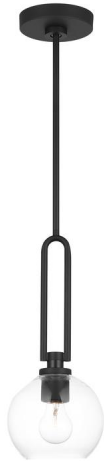

6155701-112: One Light Mini Pendant

Collection: Codyn

UPC #: 785652123436

Finish: Midnight Black (112)

Dimensions:

Diameter: 10.0"
Width: 10.0"
Height: 19.88"
Weight: 4.4 lbs.

Wire: 120" (color;Black)
Mounting Proc.: Screw Collar - Stem
Connection: Mounted To Box

Bulbs:

1 - Medium A19 75.0w Max. 120v Not included

Features:

- This product may be mounted on a sloped ceiling
- Easily converts to LED with optional replacement lamps
- Meets Title 24 energy efficiency standards
- Title 24 compliant if used with Joint Appendix (JA8) approved light bulbs listed in the California Energy Commission Appliance database.

Material List:

1 Body - Steel - Midnight Black
3 12" Stem - Steel - Midnight Black
1 6" Stem - Steel - Midnight Black

Safety Listing:

Safety Listed for Damp Locations

Instruction Sheets:

Trilingual (English, Spanish, and French) (CODYN_PEND)

Shade / Glass / Diffuser Details:

Part	Material	Finish	Quantity	Item Number	Length	Width	Height	Diameter	Fitter Diameter	Shade Top Length	Shade Top Width	Shade Top Diameter
Shade	Glass	Clear	1				9.12	10.0				4.0