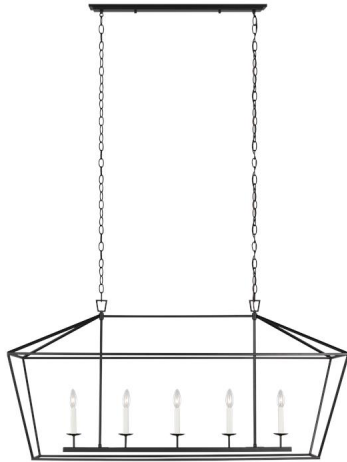

VISUAL COMFORT & Co.

6692605-112: Five Light Medium Linear Chandelier

Collection: Dianna

Open, airy iron frame three-dimensional chandelier

Clear bulb(s) recommended for this fixture

Available in three finish options: Brushed Nickel, Midnight Black and Satin Brass

Assortment includes: 3-light mini lantern, 4-light small lantern, 5-light wide lantern and 5-light wide linear chandelier

Damp Rated

UPC #:785652085673

Finish: Midnight Black (112)

Dimensions:

Length: 50.0"
Width: 16.88"
Height: 24.38"
Weight: 13.8 lbs.

Wire: 120" (color:Black)

Chain: 72'

Connection: Mounted To Box

Bulbs:

5 - Candelabra Torpedo 60.0w Max. 120v Not included

Features:

- Clear bulb(s) recommended for this fixture
- Meets Title 24 energy efficiency standards
- Title 24 compliant if used with Joint Appendix (JA8) approved light bulbs listed in the California Energy Commission Appliance database.
- Supplied with wire pre-laced through chain

Backplate / Canopy Details:

| Type | Height / Length | Width | Depth | Diameter | Outlet Box Up | Outlet Box Down |
|--------|-----------------|-------|-------|----------|---------------|-----------------|
| Canopy | 0.75 | 27.12 | 4.88 | | | |