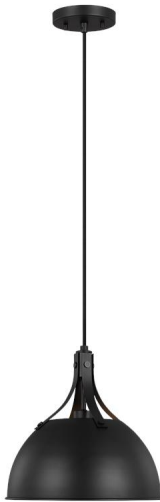

VISUAL COMFORT & Co.

6524201-112: One Light Pendant

Dimensions:

Diameter: 11.75"
Height: 11.88"
Weight: 3.2 lbs.

Wire: 120" (color;Black)
Mounting Proc.: Cap Nuts
Connection: Mounted To Box

Bulbs:

1 - Medium A19 75.0w Max. 120v Not included

Features:

- Easily converts to LED with optional replacement lamps
- Meets Title 24 energy efficiency standards
- Title 24 compliant if used with Joint Appendix (JA8) approved light bulbs listed in the California Energy Commission Appliance database.

Material List:

1 Body - Steel - Midnight Black

Safety Listing:

Safety Listed for Damp Locations

Instruction Sheets:

Trilingual (English, Spanish, and French) (990P6524201-RKL)

Collection: Rockland

Supplied with adjustable 10-feet of wire for preferred length

Shade interior is gloss white

UPC #:785652089169

Finish: Midnight Black (112)

Backplate / Canopy Details:

Type	Height / Length	Width	Depth	Diameter	Outlet Box Up	Outlet Box Down
Canopy	0.88			4.75		

Shipping Information: