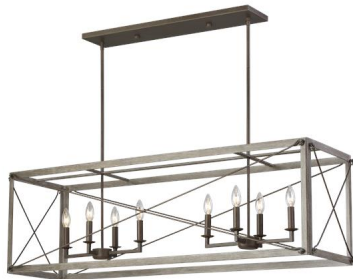

## 6626308-872: Eight Light Island Pendant

### Dimensions:

**Length:** 49.0" **Wire:** 120" (color;Black)  
**Width:** 13.75" **Mounting Proc.:** Double Cap Nuts  
**Height:** 14.5" **Connection:** Mounted To Box  
**Weight:** 23.54 lbs.

### Bulbs:

8 - Candelabra B10 Torpedo 60.0w Max. 120v Not included

### Material List:

1 Cage - Steel - Washed Pine  
1 Body - Steel - Weathered Iron  
2 6" Stem - Steel - Weathered Iron  
6 12" Stem - Steel - Weathered Iron