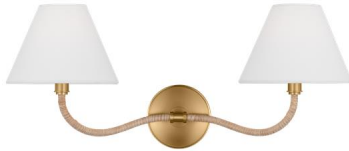

CW1302BBS: Double Sconce

Collection: Laguna

UPC #:014817639599

Finish: Burnished Brass (BBS)

Dimensions:

Width: 21 5/8"

Height: 9 1/2"

Extends: 8 1/2"

Wire: 8" (color/Black/White)

Mounting Proc.: Screw(s)

Bulbs:

2 - Candelabra Torpedo 60w Max. 120v - Not included

Features:

- Clear bulb(s) recommended for this fixture
- Easily converts to LED with optional replacement lamps
- Meets Title 24 energy efficiency standards
- Title 24 compliant if used with Joint Appendix (JA8) approved light bulbs listed in the California Energy Commission Appliance database.

Material List:

- 1 Body - Steel - Burnished Brass
- 2 Accents - Rattan - Blonde Rattan
- 2 Candle Cover - Polycarbonate - Cream

Safety Listing:

Safety Listed for Damp Locations

Shade / Glass / Diffuser Details:

Part	Material	Finish	Quantity	Item Number	Length	Width	Height	Diameter	Fitter Diameter	Shade Top Length	Shade Top Width	Shade Top Diameter
Shade	Fabric	White Linen	2				5 1/4	7				3

Backplate / Canopy Details: