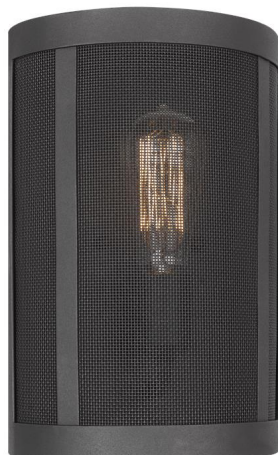

## 4128501-12: One Light Wall / Bath Sconce

### Dimensions:

**Width:** 8"      **Extends:** 3 7/8"  
**Height:** 12"      **Wire:** 6 1/2" (color/Black/White)  
**Weight:** 3.5 lbs.      **Mounting Proc.:** Cap Nuts  
**Connection:** Mounted To Box

**Collection:** Gereon

Featured in the decorative Gereon collection

1 ST19 Medium 60 watt light bulb and 1 A19 Medium 60 watt light bulb

Meets American with Disabilities Act standard extension requirements

### Material List:

1 Body - Steel - Black