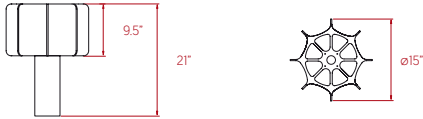

KACTOS

by Ray Power

Table **lzf**

SIZE

REFERENCES

KTO M BK E26 UL
KTO M WH E26 UL

COMPONENTS

Wood Veneer Shade

Ceramic Base

Acrylic Frame

Electrical Cable with Dimming Switch: 57"

LIGHT SOURCE

120 - 277V

Recommended Bulb - Not Included
E26Lamp Holder
LED Globe DIM 8.5W, 800 lm*

*Measurements obtained by theoretical calculations at LZF using Ivory White shades & recommended bulbs. Veneer Ref: 20 Ivory White.

CERAMIC BASE, ACRYLIC FRAME & CABLE FINISHES

- | |
|--|
| ● BK - Matte Black / Black Frame & Black Cable |
| ● WH - Matte White / White Frame & White Cable |

PACKAGING

Box Size: 15.8 x 15.8 x 18.1"

Box Volume: 2.6 ft³