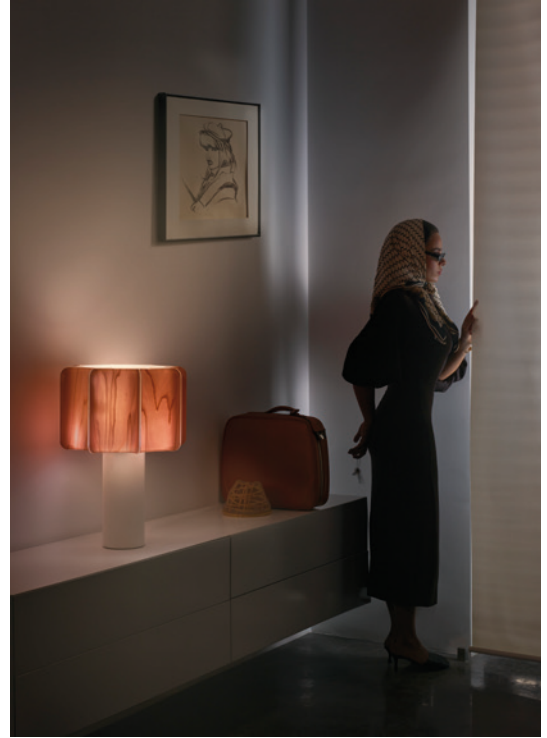

KACTOS

by Ray Power

Table **lzf**

SIZE

REFERENCES

KTO M BK E26 UL
KTO M WH E26 UL

COMPONENTS

Wood Veneer Shade

Ceramic Base

Acrylic Frame

Electrical Cable with Dimming Switch: 57"

LIGHT SOURCE

120 - 277V

Recommended Bulb - Not Included
E26Lamp Holder
LED Globe DIM 8.5W, 800 lm*

*Measurements obtained by theoretical calculations at LZF using Ivory White shades & recommended bulbs. Veneer Ref: 20 Ivory White.