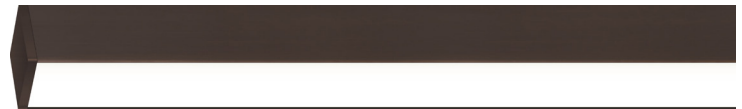

**FINISHES:**

Satin Black  
**BK**

Antique Bronze  
**BZ**

Satin Aluminum  
**SA**

Satin Nickel  
**SN**

White  
**WH**

Satin Brass with Black Canopy and End Caps  
**BB**

Satin Brass with White Canopy and End Caps  
**BW**