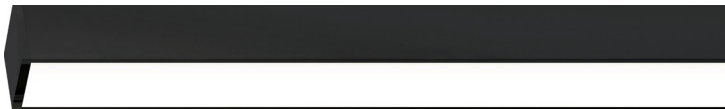

**FINISHES:**

Satin Black  
**BK**

Antique Bronze  
**BZ**

Satin Aluminum  
**SA**

Satin Nickel  
**SN**

White  
**WH**

Satin Brass with Black Canopy and End Caps  
**BB**

Satin Brass with White Canopy and End Caps  
**BW**