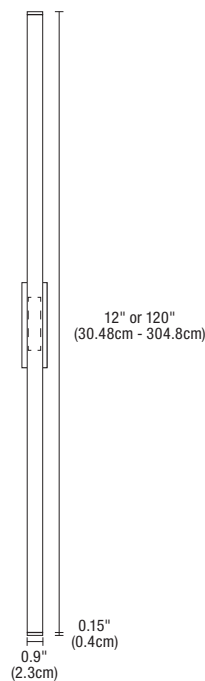

PROJECT	FIXTURE TYPE	DATE