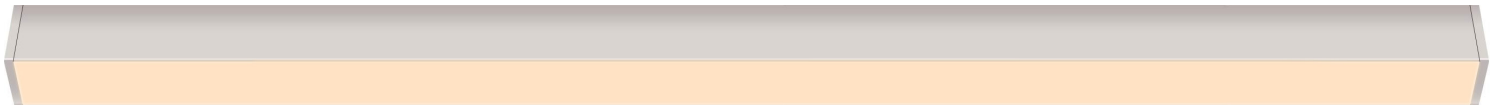

2000K

PROJECT		FIXTURE TYPE		DATE