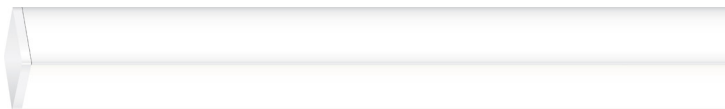

**FINISHES:**

Satin Black  
**BK**

Antique Bronze  
**BZ**

Satin Aluminum  
**SA**

Satin Nickel  
**SN**

White  
**WH**

Satin Brass with Black Canopy and End Caps  
**BB**

Satin Brass with White Canopy and End Caps  
**BW**