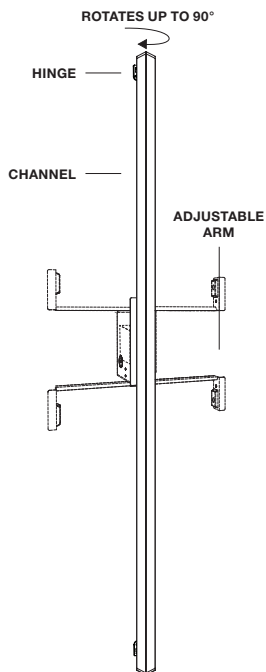

PROJECT	FIXTURE TYPE	DATE