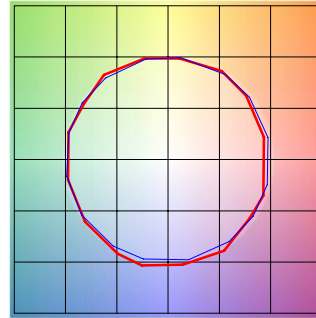

### 2000K ONLY (2K6K) | Rf: 84.3 | Rg: 96.9

Color Vector Graphic

■ Test ■ Reference

HUE BIN	Rf	GRAPHIC SHIFTS %	
		CHROMA	HUE
1	80.3	-8.9%	1.7%
2	79.7	-7.0%	7.8%
3	78.9	-2.9%	10.0%
4	89.5	-0.5%	5.1%
5	94.4	0.7%	1.7%
6	92.1	2.4%	-0.3%
7	89.4	-2.4%	-5.9%
8	89.7	-6.4%	-0.2%
9	86.0	-4.9%	4.6%
10	81.8	-3.4%	9.3%
11	83.1	3.3%	9.7%
12	85.8	5.6%	3.3%
13	85.6	6.2%	-12.8%
14	61.7	-1.9%	-19.0%
15	79.7	-3.3%	-12.9%
16	78.1	-7.9%	-10.6%

### 3000K (2K6K) | Rf: 90.2 | Rg: 101.4

Color Vector Graphic

■ Test ■ Reference

HUE BIN	Rf	GRAPHIC SHIFTS %	
		CHROMA	HUE
1	90.9	-3.8%	1.3%
2	91.7	-1.9%	3.3%
3	88.7	0.7%	5.1%
4	92.4	-1.0%	0.7%
5	92.9	0.9%	1.7%
6	93.1	3.3%	-0.6%
7	91.0	-1.8%	-0.4%
8	97.0	0.2%	-1.1%
9	92.8	-0.5%	3.6%
10	88.3	1.0%	7.0%
11	87.1	3.8%	7.8%
12	87.6	6.5%	-0.3%
13	89.3	3.6%	-6.3%
14	86.1	4.5%	-9.1%
15	91.6	-1.9%	-3.1%
16	83.8	-1.5%	-11.2%