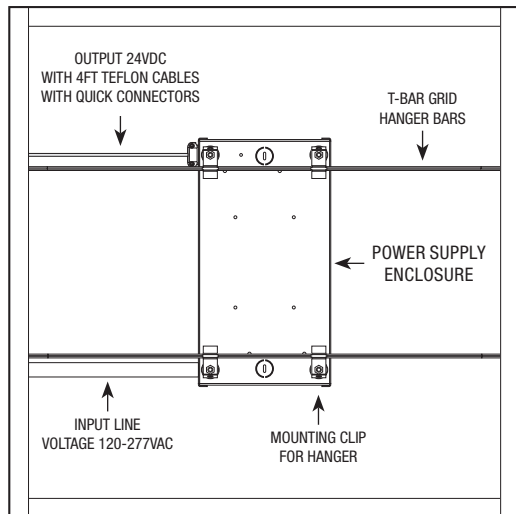

T-BAR GRID CEILING