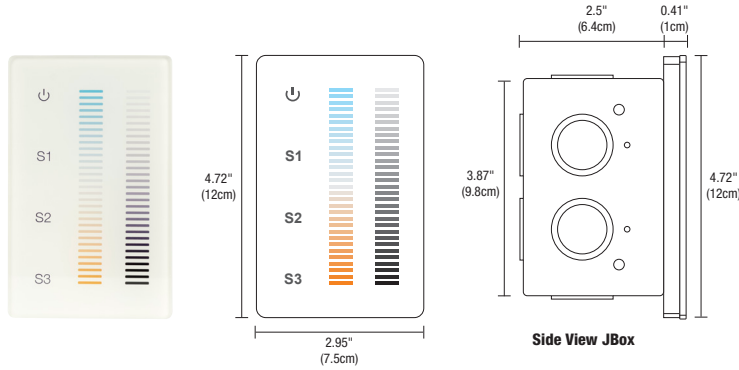

TUNABLE WHITE DMX CONTROLLER AND POWER SUPPLIES

24VDC INDOOR CONSTANT VOLTAGE POWER SUPPLIES WITH DRIVERS

REV 06.08.21

DESCRIPTION:

The Tunable White Touch Controller offers fast and accurate Color Temperature adjustment and the ability to regulate the Brightness Independently. The modern Glass faceplate features illuminated indicators, and a back-lit night light that softly illuminates the controller when powered off. Designed for Tunable White, and dual-color LED installations within a single zone. The two Vertical Touch sliders are precise and sensitive, allowing you to fine-tune your perfect Color Temperature at any point between **2000K** (Sunset) to **6500K** (Daylight White) while selecting over 250 levels of Brightness in a smooth, uninterrupted transition. Create Thousands of White Color Combinations while maintaining even Brightness and overall saturation. Easily save three pre-set scenes for different times of the day. Support health, performance, and general well-being using Human-Centric lighting by fine-tuning the biological effects that light has on the circadian cycle using the latest in LED technology. Includes a power adapter that fits behind the controller within a standard junction box and fits inside a standard single-gang receptacle (not for use in a multi-gang box). Use with an insulated, 24 AWG stranded, tinned copper wire (Belden #9841). Power Supplies are Sold Separately. Includes a 5 year pro-rated warranty.

APPLICATIONS:

Indoor

OUTPUT SIGNAL:

USITT DMX 512 (1990)

INSTALLATION:

Fits in a single gang 2.5" deep junction box. Not compatible with multi-gang boxes.

LABELS:

ROHS, FCC, Damp Location, ETL/UL