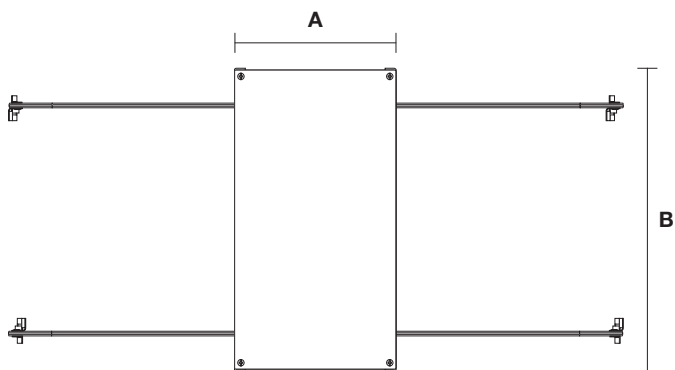

TOP VIEW

SIDE VIEW

PSB-96W-010-24VDC-2XK-TB
(T-BAR GRID CEILING)

| STANDARD & T-BAR DIMENSIONS | | |
|-----------------------------|-------|--------|
| | A | B |
| PSB-96W-010-24VDC-2XK | 6.48" | 12.15" |
| PSB-2X96W-010-24VDC-2XK | 10" | 14" |
| PSB-3X96W-010-24VDC-2XK | 13" | 17" |
| PSB-4X96W-010-24VDC-2XK | 13" | 17" |