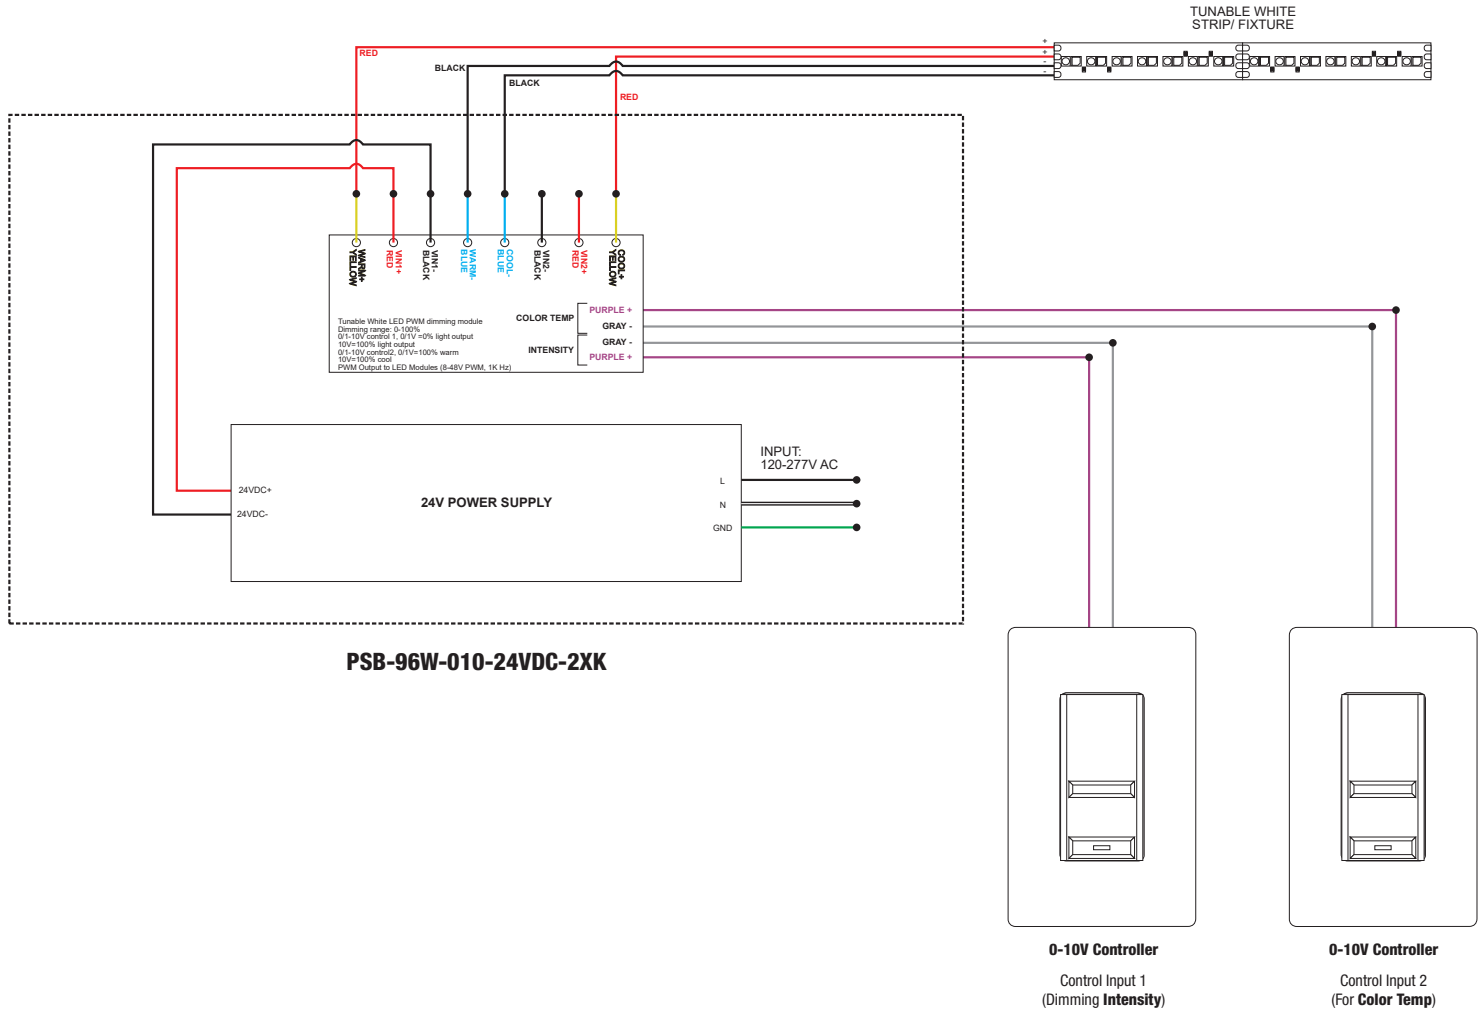

INDOOR TUNABLE WHITE 0-10V 96 WATT LED POWER SUPPLY

24VDC INDOOR CONSTANT VOLTAGE, TWO CHANNEL CONTROLS, FOR INTENSITY AND COLOR TEMPERATURE

Application: 0-10V dimming for Tunable White LED Strip/Fixture