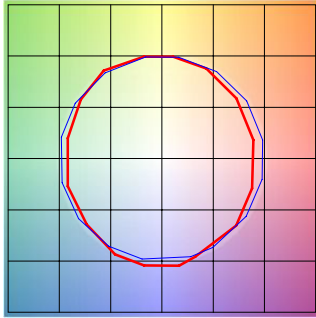

2000K ONLY (2K6K) | Rf: 84.3 | Rg: 96.9

Color Vector Graphic

■ Test ■ Reference

| GRAPHIC SHIFTS % | | | |
|------------------|------|--------|--------|
| HUE BIN | Rf | CHROMA | HUE |
| 1 | 80.3 | -8.9% | 1.7% |
| 2 | 79.7 | -7.0% | 7.8% |
| 3 | 78.9 | -2.9% | 10.0% |
| 4 | 89.5 | -0.5% | 5.1% |
| 5 | 94.4 | 0.7% | 1.7% |
| 6 | 92.1 | 2.4% | -0.3% |
| 7 | 89.4 | -2.4% | -5.9% |
| 8 | 89.7 | -6.4% | -0.2% |
| 9 | 86.0 | -4.9% | 4.6% |
| 10 | 81.8 | -3.4% | 9.3% |
| 11 | 83.1 | 3.3% | 9.7% |
| 12 | 85.8 | 5.6% | 3.3% |
| 13 | 85.6 | 6.2% | -12.8% |
| 14 | 61.7 | -1.9% | -19.0% |
| 15 | 79.7 | -3.3% | -12.9% |
| 16 | 78.1 | -7.9% | -10.6% |