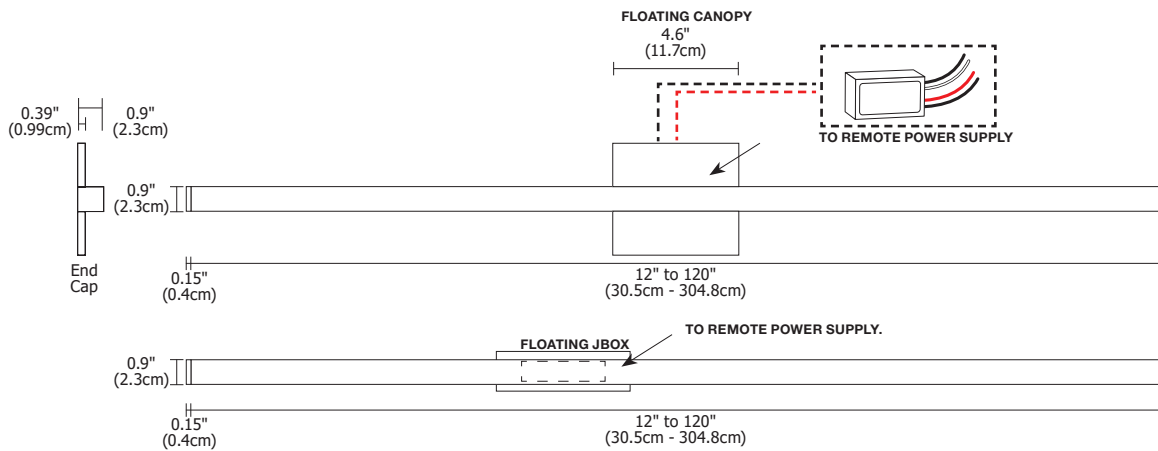

PROJECT	FIXTURE TYPE	DATE