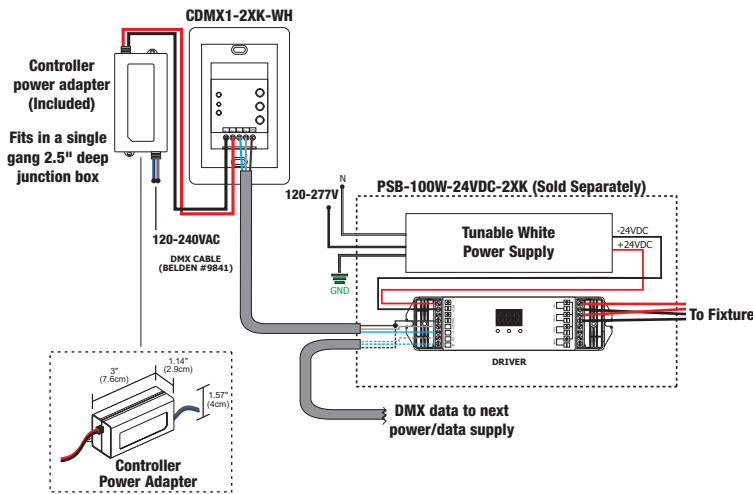

APPLICATIONS:

Indoor

OUTPUT SIGNAL:

USITT DMX 512 (1990)

INSTALLATION:

Fits in a single gang 2.5" deep junction box. Not compatible with multi-gang boxes.

LABELS:

ROHS, FCC, Damp Location, ETL/UL

POWER INPUT:

120-240VAC

COLOR CHANGING (DMX) POWER SUPPLIES

| ORDERING CODE | PSB-100W-24VDC-2XK | PSB-2X100W-24VDC-2XK | PSB-3X100W-24VDC-2XK | PSB-4X100W-24VDC-2XK |
|---|---|---|---|---|
| MAXIMUM LOAD OF LED STRIP LENGTH | 100W 5 WATTS - 20FT MAX. 10 WATTS - 10FT MAX. | 2X100W 5 WATTS 2 X 20FT MAX. 10 WATTS - 2 X 10FT MAX. | 3X100W 5 WATTS 3 X 20FT MAX. 10 WATTS - 3 X 10FT MAX. | 4X100W 5 WATTS 4 X 20FT MAX. 10 WATTS - 4 X 10FT MAX. |
| INPUT VOLTAGE | 120-277VAC | 120-277VAC | 120-277VAC | 120-277VAC |
| OUTPUT VOLTAGE | 24VDC | 24VDC | 24VDC | 24VDC |
| DIMENSIONS | 12.4" X 6.48" X 2.18" | 14" X 10" X 3" | 17" X 10" X 3" | 17" X 10" X 3" |
| CLASSIFICATION | CLASS 2 | CLASS 2 | CLASS 2 | CLASS 2 |
| T-BAR MOUNTING | PSB-100W-24VDC-2XK-TB | PSB-2X100W-24VDC-2XK-TB | PSB-3X100W-24VDC-2XK-TB | PSB-4X100W-24VDC-2XK-TB |
| IN-WALL MOUNTING | PSB-100W-24VDC-2XK-IW | NA | NA | NA |
| DMX TUNABLE WHITE DIMMING & CONTROLS | | | | |
| TUNABLE WHITE TOUCH CONTROLLER (CDMX1-2XK) | • | • | • | • |