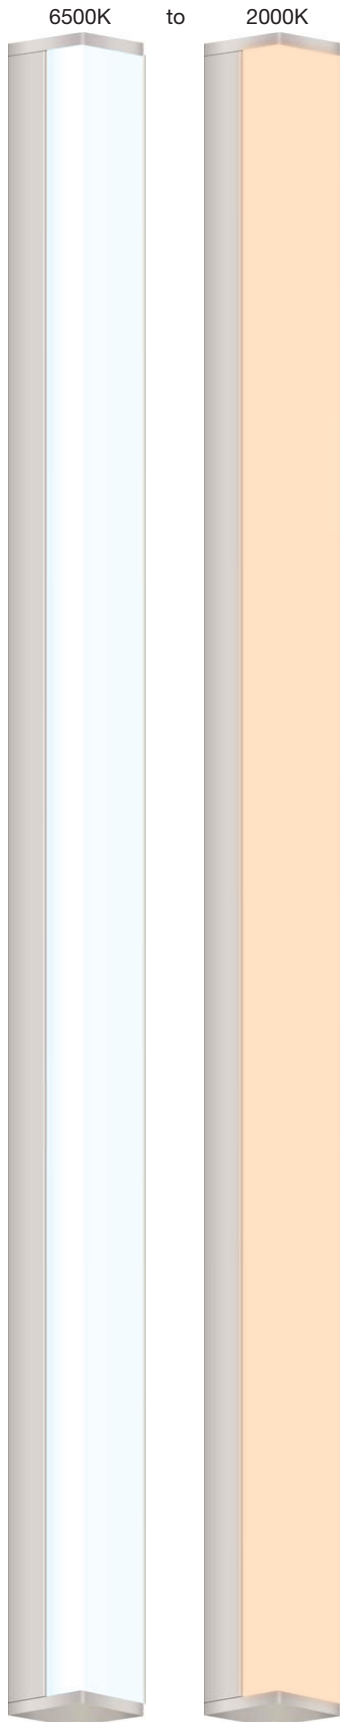

TWIGGY S1 VANITY TUNABLE WHITE

24VDC REMOTE POWER SYSTEM

DESIGNED BY GREGORY KAY | ASSEMBLED IN AMERICA

REV 06.08.21

DESCRIPTION

Twiggy S1 Tunable White features a Square 1" milky White Diffuser Lens that provides uniform, Tunable White 2000K-6500K (**2K6K**) or 2700K-6500K (**27K6**) grants independent control and adjustment of color temperature and intensity from 2000K (Sunset) through 6500K (Day Light White). **2K6K** is ideal for residential spaces including, dining rooms, bedrooms, living spaces, and bathrooms by allowing the user to achieve a warm glow during the golden hours of the early mornings and evenings. For commercial environments, **27K6** promotes focus and alertness which is ideal for offices, healthcare and education, while still achieving warmer color temperatures best for hospitality and retail environments. Human-Centric lighting, or tunable white, promotes performance, mood, and overall well-being by fine-tuning the emotional effects that light has on the circadian cycle.

| | | |
|---------|--------------|------|
| PROJECT | FIXTURE TYPE | DATE |
|---------|--------------|------|

Nominal Lamp Data: Lamp data for the Twiggy Vanity

| TW2 (at 5 watts per ft) | | | | | | | | | |
|---|-----|-----|-----|-----|-----|-----|-----|-----|-----|
| TWIGGY S1 VANITY - TUNABLE WHITE 2000K-6500K (2K6K) | | | | | | | | | |
| 2K6K 5W (4.6 watts) | | | | | | | | | |
| DESCRIPTION | | | | | | | | | |
| WATTS PER FOOT | | | | | | | | | |
| COLOR TEMPERATURE | 20K | 22K | 24K | 27K | 30K | 35K | 40K | 57K | 65K |
| LUMENS PER FOOT (lm/ft) | 267 | 281 | 295 | 309 | 337 | 351 | 364 | 347 | 336 |
| LUMENS PER WATT (lm/w) | 67 | 61 | 64 | 67 | 73 | 76 | 91 | 87 | 85 |
| CRI | 83+ | 83+ | 92+ | 92+ | 92+ | 94+ | 94+ | 93+ | 93+ |