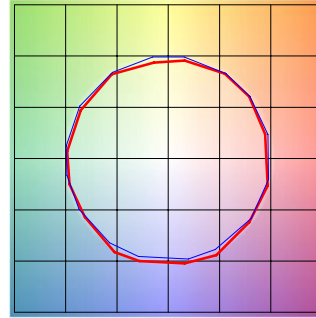

2000K ONLY (2K6K) | Rf: 84.3 | Rg: 96.9

Color Vector Graphic

■ Test ■ Reference

| GRAPHIC SHIFTS % | | | |
|------------------|------|--------|--------|
| HUE BIN | Rf | CHROMA | HUE |
| 1 | 80.3 | -8.9% | 1.7% |
| 2 | 79.7 | -7.0% | 7.8% |
| 3 | 78.9 | -2.9% | 10.0% |
| 4 | 89.5 | -0.5% | 5.1% |
| 5 | 94.4 | 0.7% | 1.7% |
| 6 | 92.1 | 2.4% | -0.3% |
| 7 | 89.4 | -2.4% | -5.9% |
| 8 | 89.7 | -6.4% | -0.2% |
| 9 | 86.0 | -4.9% | 4.6% |
| 10 | 81.8 | -3.4% | 9.3% |
| 11 | 83.1 | 3.3% | 9.7% |
| 12 | 85.8 | 5.6% | 3.3% |
| 13 | 85.6 | 6.2% | -12.8% |
| 14 | 61.7 | -1.9% | -19.0% |
| 15 | 79.7 | -3.3% | -12.9% |
| 16 | 78.1 | -7.9% | -10.6% |

4000K ONLY (2K6K) | Rf: 89.6 | Rg: 99.1

Color Vector Graphic

■ Test ■ Reference

| GRAPHIC SHIFTS % | | | |
|------------------|------|--------|-------|
| HUE BIN | Rf | CHROMA | HUE |
| 1 | 91.3 | -2.5% | 1.0% |
| 2 | 95.3 | -0.5% | 0.5% |
| 3 | 94.3 | -0.7% | 1.1% |
| 4 | 91.1 | -3.4% | -1.1% |
| 5 | 89.5 | -5.6% | 0.0% |
| 6 | 94.6 | -1.4% | 1.3% |
| 7 | 93.2 | -3.0% | 2.6% |
| 8 | 91.3 | -1.8% | 4.6% |
| 9 | 86.5 | -0.9% | 9.1% |
| 10 | 83.3 | -0.5% | 9.5% |
| 11 | 83.3 | 4.9% | 9.0% |
| 12 | 89.7 | 4.1% | 1.7% |
| 13 | 90.1 | 3.6% | -4.3% |
| 14 | 93.4 | 5.2% | -2.1% |
| 15 | 87.4 | 0.4% | -4.3% |
| 16 | 86.6 | 0.4% | -6.1% |