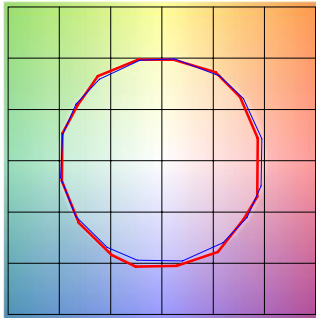

2K6K (3000K) | Rf: 90.2 | Rg: 101.4

Color Vector Graphic

■ Test ■ Reference

GRAPHIC SHIFTS %			
HUE BIN	Rf	CHROMA	HUE
1	90.9	-3.8%	1.3%
2	91.7	-1.9%	3.3%
3	88.7	0.7%	5.1%
4	92.4	-1.0%	0.7%
5	92.9	0.9%	1.7%
6	93.1	3.3%	-0.6%
7	91.0	-1.8%	-0.4%
8	97.0	0.2%	-1.1%
9	92.8	-0.5%	3.6%
10	88.3	1.0%	7.0%
11	87.1	3.8%	7.8%
12	87.6	6.5%	-0.3%
13	89.3	3.6%	-6.3%
14	86.1	4.5%	-9.1%
15	91.6	-1.9%	-3.1%
16	83.8	-1.5%	-11.2%

PROJECT	FIXTURE TYPE	DATE