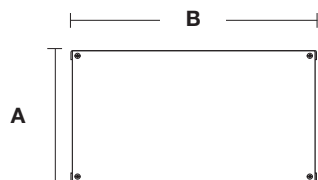

TOP VIEW

SIDE VIEW

PSB-96W-010-24VDC-2XK-TB
(T-BAR GRID CEILING)

| STANDARD & T-BAR DIMENSIONS | | |
|-----------------------------|-------|--------|
| | A | B |
| PSB-96W-010-24VDC-2XK | 6.48" | 12.15" |
| PSB-2X96W-010-24VDC-2XK | 10" | 14" |
| PSB-3X96W-010-24VDC-2XK | 13" | 17" |
| PSB-4X96W-010-24VDC-2XK | 13" | 17" |