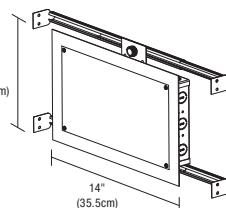

8.5" x 14" In-Wall Mounting Kit: Includes power supply, box cover and stud hangers for installing Junction Box in wall. Select "IW" in the options section of compatible power supply ordering codes if an In-Wall Mounting Kit is needed.

Ordering Codes:
PSB-100W-24VDC-2XK-IW

PROJECT	FIXTURE TYPE	DATE