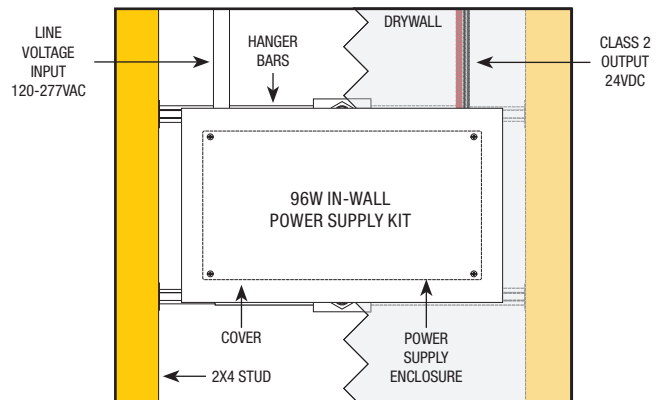

IN WALL KIT

PROJECT		FIXTURE TYPE		DATE