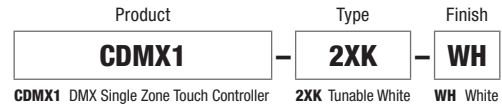

POWER INPUT:

120-240VAC

COLOR CHANGING (DMX) POWER SUPPLIES

ORDERING CODE	PSB-100W-24VDC-2XK	PSB-2X100W-24VDC-2XK	PSB-3X100W-24VDC-2XK	PSB-4X100W-24VDC-2XK
MAXIMUM LOAD OF LED STRIP LENGTH	100W 5 WATTS - 20FT MAX. 10 WATTS - 10FT MAX.	2X100W 5 WATTS 2 X 20FT MAX. 10 WATTS - 2 X 10FT MAX.	3X100W 5 WATTS 3 X 20FT MAX. 10 WATTS - 3 X 10FT MAX.	4X100W 5 WATTS 4 X 20FT MAX. 10 WATTS - 4 X 10FT MAX.
INPUT VOLTAGE	120-277VAC	120-277VAC	120-277VAC	120-277VAC
OUTPUT VOLTAGE	24VDC	24VDC	24VDC	24VDC
DIMENSIONS	12.4" X 6.48" X 2.18"	14" X 10" X 3"	17" X 10" X 3"	17" X 10" X 3"
CLASSIFICATION	CLASS 2	CLASS 2	CLASS 2	CLASS 2
T-BAR MOUNTING	PSB-100W-24VDC-2XK-TB	PSB-2X100W-24VDC-2XK-TB	PSB-3X100W-24VDC-2XK-TB	PSB-4X100W-24VDC-2XK-TB
IN-WALL MOUNTING	PSB-100W-24VDC-2XK-IW	NA	NA	NA
DMX TUNABLE WHITE DIMMING & CONTROLS				
TUNABLE WHITE TOUCH CONTROLLER (CDMX1-2XK)	•	•	•	•

- Flicker free dimming
- Aluminum casing for optimal heat dissipation
- Isolated output power per NEC and UL safety requirements
- UL & ETL recognized/ listed, meets UL 8750, 1310 requirements

- Auto-reset; short circuit, overload and thermal protection
- Class 2 power supply
- Efficient, High power factor > 0.90