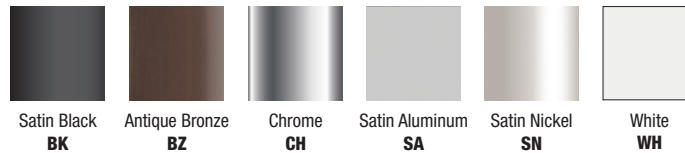

FINISHES

3D FILES:

[3D Assets available on 3D Warehouse](#)

APPROVALS

Class 2 Wiring up to 100 watts, Damp Location Suitable, ETL listed. Title 24 with select power supplies, Made in America.

PHYSICAL ATTRIBUTES:

1. Mounting Options: **4SQ:** 4.6" Floating Square Canopy Mounts to standard 4" electrical box with round plaster ring anywhere along the fixture, vertically or horizontally.
   1RE: Floating Rectangular Canopy Mounts to the Slim Profile Junction Box (included) recommend for new construction application.
2. Ordering Increments*: Twiggy S1 is available in various increments from 12" up to 120". May be custom ordered in 2" or 3" increments. *Custom Lengths Available*
3. Compliance: ADA, ETL, Title 24
4. Warranty: PureEdge's 5 Year pro-rated warranty is backed by over 30 years of precision lighting manufacturing and design.

APPLICATIONS

Indoor Only, Damp Location - Bathroom Vanity, Dressing Rooms, Resort Spa, Beauty Salon, Retail Changing rooms, Hospitality, Offices Spaces. Hallway lighting, Health Care Human Centric lighting

Product	Lens	Canopy	Length in Inches	Color Temperature	Finish
TW2R Twiggy Vanity 24VDC Remote power supply order separately	S1 Square 1"	1RE 1" Rectangle with Junction Box 4SQ 4" Square Floating Canopy	12-120 Order in 12" increments up to 120". May be ordered in 3", 5", 8", or 10" increments.* Chrome max 84". *See p. 2 for actual lengths.	2K6K Tunable White 2000K-6500K 27K6 Tunable White 2700K-6500K	BK Satin Black BZ Antique Bronze CH Chrome (Max 84") SA Satin Aluminum SN Satin Nickel WH White

PROJECT	FIXTURE TYPE	DATE