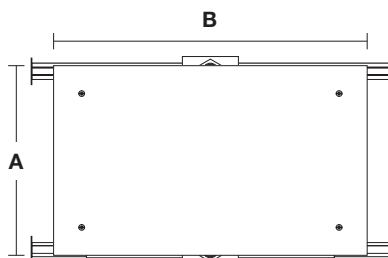

*96 watts only

PSB-96W-010-24VDC-2XK-IW

PSB-96W-010-24VDC-2XK-IW (IN WALL KIT)

| IN-WALL DIMENSIONS | | |
|--------------------------|------|--------|
| | A | B |
| PSB-96W-010-24VDC-2XK-IW | 8.5" | 14.25" |