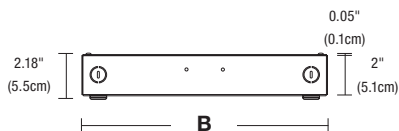

TOP VIEW

SIDE VIEW

PSB-96W-010-24VDC-2XK-TB
(T-BAR GRID CEILING)

| STANDARD & T-BAR DIMENSIONS | | |
|-----------------------------|-------|--------|
| | A | B |
| PSB-96W-010-24VDC-2XK | 6.48" | 12.15" |
| PSB-2X96W-010-24VDC-2XK | 10" | 14" |
| PSB-3X96W-010-24VDC-2XK | 13" | 17" |
| PSB-4X96W-010-24VDC-2XK | 13" | 17" |