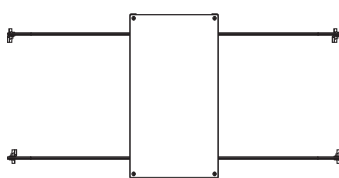

T-BAR Mounting Kit: Includes power supply, box cover, and T-bar hangers for installing Junction Box above ceiling with in easy reach. Comes with 4ft of 14 gauge pair Teflon cables with quick secure connectors.

Ordering Codes:
PSB-100W-24VDC-2XK-TB
PSB-2x100W-24VDC-2XK-TB
PSB-3x100W-24VDC-2XK-TB
PSB-4x100W-24VDC-2XK-TB