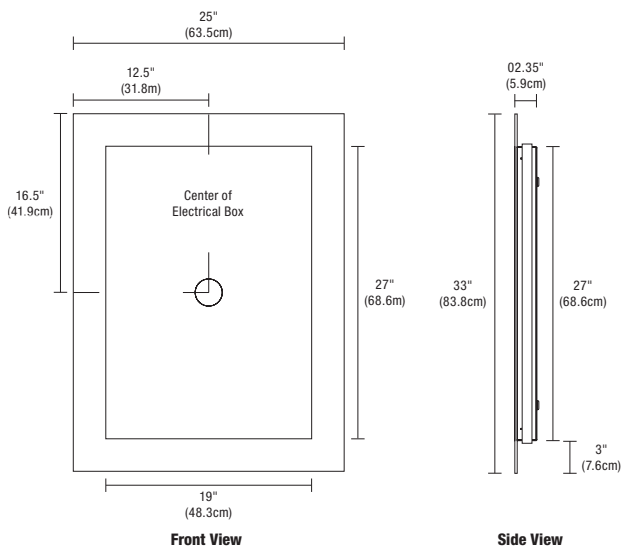

AVERAGE LAMP LIFE

50,000 hours

DIMMING

Dimmable with Electronic Low Voltage Dimmer

DIMENSIONS

33" x 25" x 2.35"

WEIGHT

28 lbs (12.7 kg)

System	Size	Lamp	Color Temperature
SAIL	25X33	LED	30K
SAIL Sail LED Surface Mounted Rectangular Mirror	25X33 25" x 33"	LED LED	22K 2200K Amber White 27K 2700K Very Warm White 27D 2700K Warm Dim (5W only) 30K 3000K Warm White 30D 3000K Warm Dim (5W only) 35K 3500K Neutral White 40K 4000K Cool White 57K 5700K Daylight White