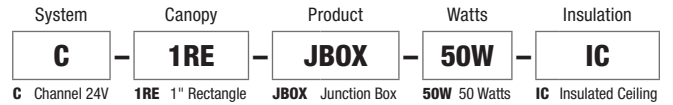

The Slim-Profile Junction Box with Hanger Bars mounts to studs spaced between 14.5" and 25" apart behind drywall. Allows low voltage DC wires from included power supply to connect to channel wires.

The Junction Box opening is covered by the fixture for a clean, safe connection. Rated 60 watts for Non-Insulated Ceiling or Wall Power Supply. Rated 50 watts for Insulated Ceiling. Includes a Goof Plate, for poor plastering around J-box. ELV power supplies are not compatible with nLight, use only 0-10 volt or Uni driver power supplies