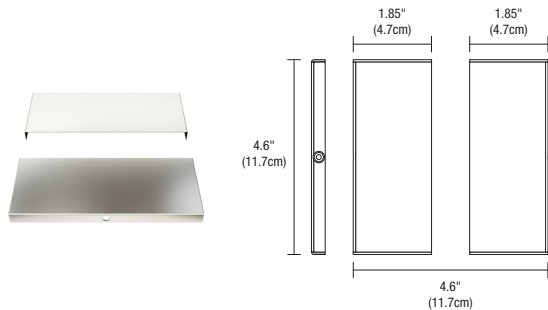

CEILING MOUNTING LOCKING CLIP (INCLUDED)

Ceiling Mounting Locking Clips may be ordered separately for extra support. The channel slides into the clip and locks in place staying securely fastened to the ceiling or to the wall.