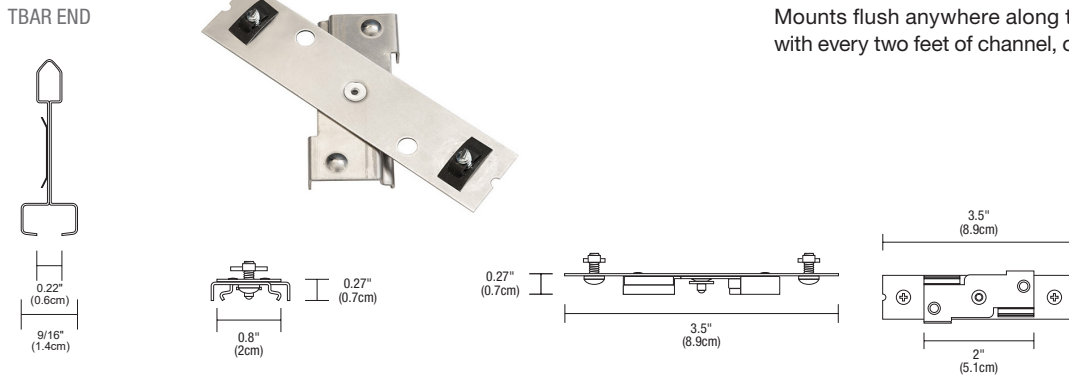

T-BAR END MOUNTING CLIP

Mounts flush anywhere along the 9/16" T-Bar grid. One clip included with every two feet of channel, order additional clips if needed.