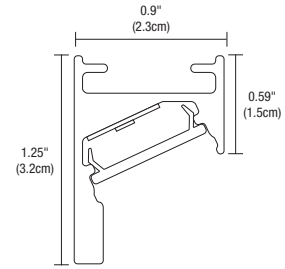

CIRRUS CEILING WALL WASH WITH GLARE SHIELD