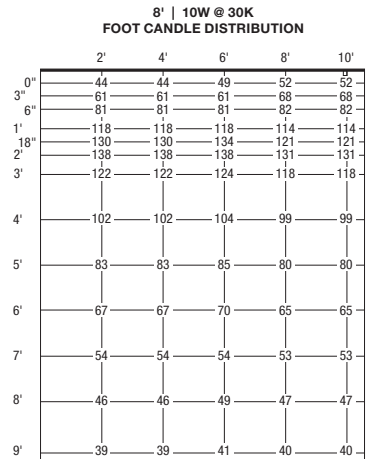

CIRRUS CEILING WALL WASH WITH GLARE SHIELD

REMOTE POWER, STATIC WHITE & WARM DIM

NOMINAL LAMP DATA: Lamp data Cirrus Ceiling Wall Wash with Glare Shield

CCWSH																	
CIRRUS WALL WASH LENS																	
DESCRIPTION	5W (4.4 watts)							7W (7.3 watts)					10W (9.6 watts)				
WATTS PER FOOT																	
COLOR TEMPERATURE	24K	27K	27D*	30K	30D*	35K	40K	24K	27K	30K	35K	40K	24K	27K	30K	35K	40K
LUMENS PER FOOT (lm/ft)	290	319	395	348	395	399	434	474	521	569	652	709	614	675	738	845	919
LUMENS PER WATT (lm/w)	66	72	82	79	82	91	98	65	71	78	89	97	64	70	77	88	96
CRI	90+	95+	92+	95+	92+	85+	85+	90+	95+	95+	85+	85+	90+	95+	95+	85+	85+

CCWSHW																	
CIRRUS WALL WASH LENS, WHITE LOUVER																	
DESCRIPTION	5W (4.4 watts)							7W (7.3 watts)					10W (9.6 watts)				
WATTS PER FOOT																	
COLOR TEMPERATURE	24K	27K	27D*	30K	30D*	35K	40K	24K	27K	30K	35K	40K	24K	27K	30K	35K	40K
LUMENS PER FOOT (lm/ft)	226	248	308	271	308	311	338	369	406	444	508	552	479	526	575	658	716
LUMENS PER WATT (lm/w)	51	56	64	61	64	71	76	51	56	61	70	75	50	55	60	68	75
CRI	90+	95+	92+	95+	92+	85+	85+	90+	95+	95+	85+	85+	90+	95+	95+	85+	85+

CCWSHB																	
CIRRUS WALL WASH LENS, BLACK LOUVER																	
DESCRIPTION	5W (4.4 watts)							7W (7.3 watts)					10W (9.6 watts)				
WATTS PER FOOT																	
COLOR TEMPERATURE	24K	27K	27D*	30K	30D*	35K	40K	24K	27K	30K	35K	40K	24K	27K	30K	35K	40K
LUMENS PER FOOT (lm/ft)	132	145	179	158	179	181	197	215	237	259	296	322	279	307	335	384	417
LUMENS PER WATT (lm/w)	30	33	37	36	37	41	45	30	32	36	41	44	29	32	35	40	43
CRI	90+	95+	92+	95+	92+	85+	85+	90+	95+	95+	85+	85+	90+	95+	95+	85+	85+

*27D, 30D - Warm Dim (4.8 Watts)

PROJECT	FIXTURE TYPE	DATE