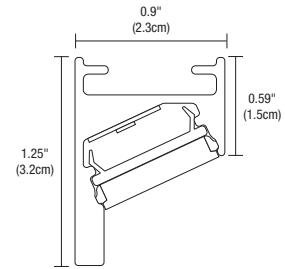

*27D, 30D - Warm Dim (4.8 Watts)

PROJECT	FIXTURE TYPE	DATE
---------	--------------	------

CIRRUS CEILING WALL WASH WITH GLARE SHIELD

CIRRUS CEILING WALL WASH WITH GLARE SHIELD

CIRRUS CEILING WALL WASH WITH GLARE SHIELD AND BLACK LOUVER