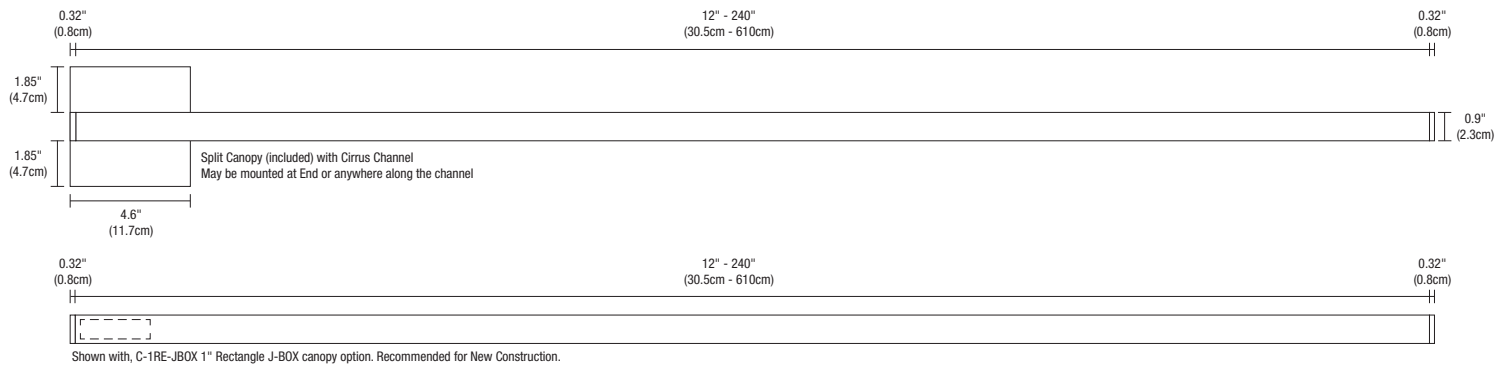

PROJECT	FIXTURE TYPE	DATE
---------	--------------	------

CIRRUS CEILING WALL WASH WITH GLARE SHIELD

REMOTE POWER, STATIC WHITE & WARM DIM

Length Chart: Actual lengths for Cirrus Ceiling Wall Wash with Glare Shield