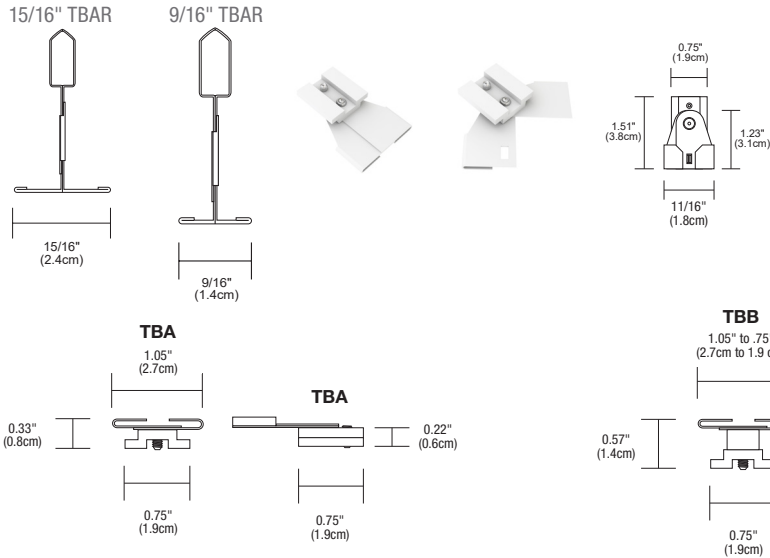

COMPONENTS J-box, Split Canopies, & Mounting Clips are included and sold separately for replacement

CEILING MOUNTING T-BAR CLIPS FOR 15/16" AND 9/16" CEILING GRID

Mounts flush anywhere along the 15/16" or 9/16" T-Bar grid. One clip included with every two feet of channel, order additional clips if needed.