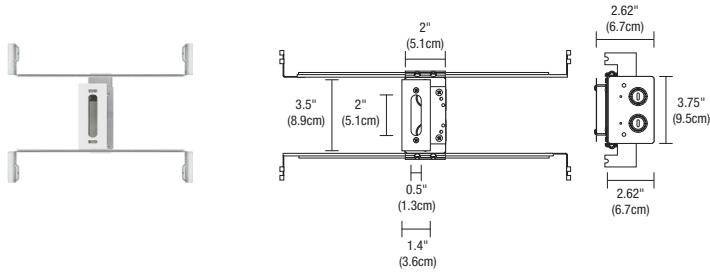

COMPONENTS J-box, Split Canopies, & Mounting Clips are included and sold separately for replacement

1" RECTANGLE CANOPY & J-BOX

(INCLUDED WITH 1R SELECTED IN FIXTURE ORDERING CODE)

The Slim-Profile Junction Box with Hanger Bars mounts to studs spaced between 14.5" and 25" apart behind drywall. Allows low voltage DC wires from Remote Power Supply to connect to channel wires.

The Junction Box opening is covered by the fixture for a clean, safe connection. Includes a Goof Plate, for poor plastering around J-box.