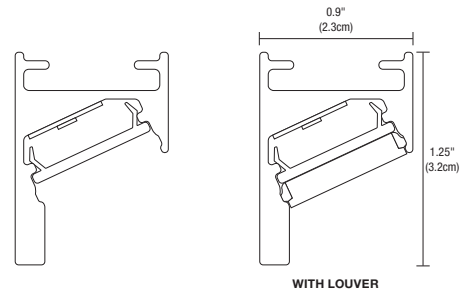

APPROVALS

Damp Location, Class 2 wiring, ETL Listed, Made in America Patent Pending

System	Wattage Per Foot	Canopy	Nominal Size	Color Temperature	Finish	
CCWSH	7W	1R	48	27K	SN	
CCWSH Cirrus Ceiling with Glare Shield Wall Wash	5W 4.4 Watts (240" max 20') 7W 7.3 Watts (144" max 12')	1R 1" Rectangle Canopy 4S 4.6" Square Split Canopy	12-240 Order in various increments from 12"-240"	24K 2400K Very Warm White 27K 2700K Incandescent White 27D 2700K Warm Dim (5W only) 30K 3000K Warm White	30D 3000K Warm Dim (5W only) 35K 3500K Neutral White 40K 4000K Cool White	BK Satin Black BZ Antique Bronze SN Satin Nickel WH White XX Custom Finish
CCWSHB Cirrus with Glare Shield Wall Wash with Black Louver	10W 9.6 Watts (120" max, 10')					

*Maximum shipping length 120"
**See length chart for exact dimensions

PROJECT	FIXTURE TYPE	DATE