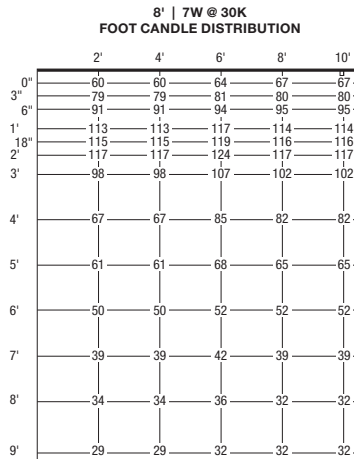

CIRRUS CEILING WALL WASH WITH GLARE SHIELD

REMOTE POWER, STATIC WHITE & WARM DIM

NOMINAL LAMP DATA: Lamp data Cirrus Ceiling Wall Wash with Glare Shield

CCWSH																	
CIRRUS WALL WASH LENS																	
DESCRIPTION	5W (4.4 watts)							7W (7.3 watts)					10W (9.6 watts)				
WATTS PER FOOT																	
COLOR TEMPERATURE	24K	27K	27D*	30K	30D*	35K	40K	24K	27K	30K	35K	40K	24K	27K	30K	35K	40K
LUMENS PER FOOT (lm/ft)	290	319	395	348	395	399	434	474	521	569	652	709	614	675	738	845	919
LUMENS PER WATT (lm/w)	66	72	82	79	82	91	98	65	71	78	89	97	64	70	77	88	96
CRI	90+	95+	92+	95+	92+	85+	85+	90+	95+	95+	85+	85+	90+	95+	95+	85+	85+

CCWSHW																	
CIRRUS WALL WASH LENS, WHITE LOUVER																	
DESCRIPTION	5W (4.4 watts)							7W (7.3 watts)					10W (9.6 watts)				
WATTS PER FOOT																	
COLOR TEMPERATURE	24K	27K	27D*	30K	30D*	35K	40K	24K	27K	30K	35K	40K	24K	27K	30K	35K	40K
LUMENS PER FOOT (lm/ft)	226	248	308	271	308	311	338	369	406	444	508	552	479	526	575	658	716
LUMENS PER WATT (lm/w)	51	56	64	61	64	71	76	51	56	61	70	75	50	55	60	68	75
CRI	90+	95+	92+	95+	92+	85+	85+	90+	95+	95+	85+	85+	90+	95+	95+	85+	85+

CCWSHB																	
CIRRUS WALL WASH LENS, BLACK LOUVER																	
DESCRIPTION	5W (4.4 watts)							7W (7.3 watts)					10W (9.6 watts)				
WATTS PER FOOT																	
COLOR TEMPERATURE	24K	27K	27D*	30K	30D*	35K	40K	24K	27K	30K	35K	40K	24K	27K	30K	35K	40K
LUMENS PER FOOT (lm/ft)	132	145	179	158	179	181	197	215	237	259	296	322	279	307	335	384	417
LUMENS PER WATT (lm/w)	30	33	37	36	37	41	45	30	32	36	41	44	29	32	35	40	43
CRI	90+	95+	92+	95+	92+	85+	85+	90+	95+	95+	85+	85+	90+	95+	95+	85+	85+

*27D, 30D - Warm Dim (4.8 Watts)

PROJECT	FIXTURE TYPE	DATE