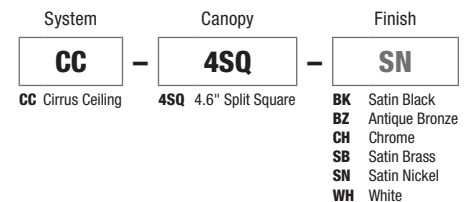

CEILING MOUNTING LOCKING CLIP (INCLUDED)

Ceiling Mounting Locking Clips may be ordered separately for extra support. The channel slides into the clip and locks in place staying securely fastened to the ceiling or to the wall.