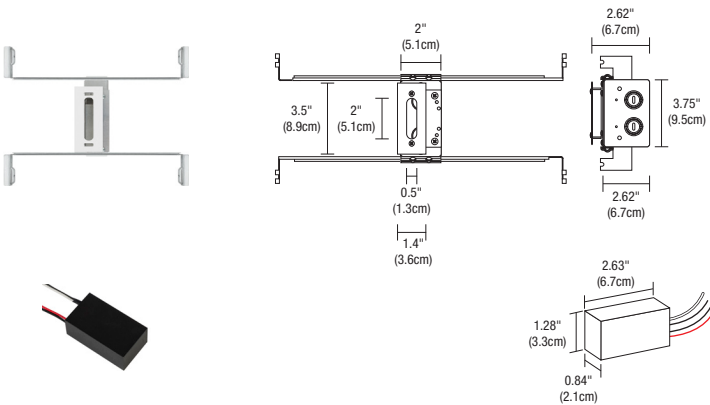

1" RECTANGLE CANOPY & J-BOX

(INCLUDED WITH 1R SELECTED IN FIXTURE ORDERING CODE)

The Slim-Profile Junction Box with Hanger Bars mounts to studs spaced between 14.5" and 25" apart behind drywall. Allows low voltage DC wires from Remote Power Supply to connect to channel wires.

The Junction Box opening is covered by the fixture for a clean, safe connection. Includes a Goof Plate, for poor plastering around J-box.

1" RECTANGLE CANOPY & J-BOX WITH 50W POWER SUPPLY

(ORDER SEPARATELY)

The Slim-Profile Junction Box with Hanger Bars mounts to studs spaced between 14.5" and 25" apart behind drywall. Allows low voltage DC wires from included power supply to connect to channel wires.

The Junction Box opening is covered by the fixture for a clean, safe connection. Rated 60 watts for Non-Insulated Ceiling or Wall Power Supply. Rated 50 watts for Insulated Ceiling. Includes a Goof Plate, for poor plastering around J-box. ELV power supplies are not compatible with nLight, use only 0-10 volt or Uni driver power supplies