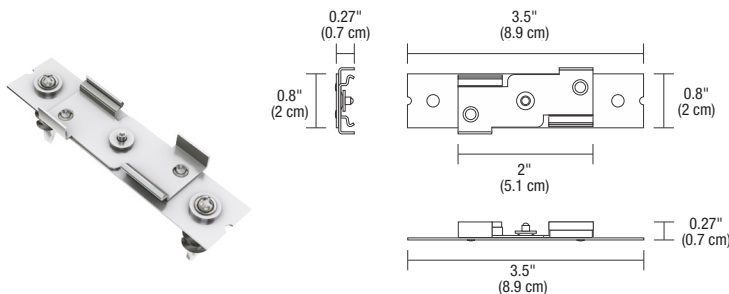

PROJECT		FIXTURE TYPE		DATE