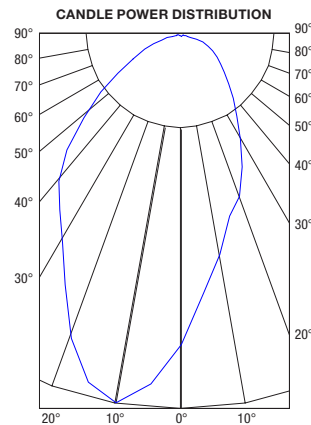

CIRRUS CEILING WALL WASH WITH GLARE SHIELD

REMOTE POWER, STATIC WHITE & WARM DIM

NOMINAL LAMP DATA: Lamp data Cirrus Ceiling Wall Wash with Glare Shield

CCWSH																	
CIRRUS WALL WASH LENS																	
DESCRIPTION	5W (4.4 watts)							7W (7.3 watts)					10W (9.6 watts)				
WATTS PER FOOT																	
COLOR TEMPERATURE	24K	27K	27D*	30K	30D*	35K	40K	24K	27K	30K	35K	40K	24K	27K	30K	35K	40K
LUMENS PER FOOT (lm/ft)	290	319	395	348	395	399	434	474	521	569	652	709	614	675	738	845	919
LUMENS PER WATT (lm/w)	66	72	82	79	82	91	98	65	71	78	89	97	64	70	77	88	96
CRI	90+	95+	92+	95+	92+	85+	85+	90+	95+	95+	85+	85+	90+	95+	95+	85+	85+

CCWSHW																	
CIRRUS WALL WASH LENS, WHITE LOUVER																	
DESCRIPTION	5W (4.4 watts)							7W (7.3 watts)					10W (9.6 watts)				
WATTS PER FOOT																	
COLOR TEMPERATURE	24K	27K	27D*	30K	30D*	35K	40K	24K	27K	30K	35K	40K	24K	27K	30K	35K	40K
LUMENS PER FOOT (lm/ft)	226	248	308	271	308	311	338	369	406	444	508	552	479	526	575	658	716
LUMENS PER WATT (lm/w)	51	56	64	61	64	71	76	51	56	61	70	75	50	55	60	68	75
CRI	90+	95+	92+	95+	92+	85+	85+	90+	95+	95+	85+	85+	90+	95+	95+	85+	85+

CCWSHB																	
CIRRUS WALL WASH LENS, BLACK LOUVER																	
DESCRIPTION	5W (4.4 watts)							7W (7.3 watts)					10W (9.6 watts)				
WATTS PER FOOT																	
COLOR TEMPERATURE	24K	27K	27D*	30K	30D*	35K	40K	24K	27K	30K	35K	40K	24K	27K	30K	35K	40K
LUMENS PER FOOT (lm/ft)	132	145	179	158	179	181	197	215	237	259	296	322	279	307	335	384	417
LUMENS PER WATT (lm/w)	30	33	37	36	37	41	45	30	32	36	41	44	29	32	35	40	43
CRI	90+	95+	92+	95+	92+	85+	85+	90+	95+	95+	85+	85+	90+	95+	95+	85+	85+

*27D, 30D - Warm Dim (4.8 Watts)

PROJECT	FIXTURE TYPE	DATE