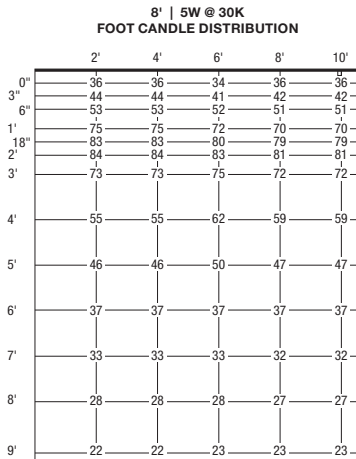

CIRRUS CEILING WALL WASH WITH GLARE SHIELD

REMOTE POWER, STATIC WHITE & WARM DIM

NOMINAL LAMP DATA: Lamp data Cirrus Ceiling Wall Wash with Glare Shield

CCWSH																	
CIRRUS WALL WASH LENS																	
DESCRIPTION	5W (4.4 watts)							7W (7.3 watts)					10W (9.6 watts)				
WATTS PER FOOT																	
COLOR TEMPERATURE	24K	27K	27D*	30K	30D*	35K	40K	24K	27K	30K	35K	40K	24K	27K	30K	35K	40K
LUMENS PER FOOT (lm/ft)	290	319	395	348	395	399	434	474	521	569	652	709	614	675	738	845	919
LUMENS PER WATT (lm/w)	66	72	82	79	82	91	98	65	71	78	89	97	64	70	77	88	96
CRI	90+	95+	92+	95+	92+	85+	85+	90+	95+	95+	85+	85+	90+	95+	95+	85+	85+

CCWSHW																	
CIRRUS WALL WASH LENS, WHITE LOUVER																	
DESCRIPTION	5W (4.4 watts)							7W (7.3 watts)					10W (9.6 watts)				
WATTS PER FOOT																	
COLOR TEMPERATURE	24K	27K	27D*	30K	30D*	35K	40K	24K	27K	30K	35K	40K	24K	27K	30K	35K	40K
LUMENS PER FOOT (lm/ft)	226	248	308	271	308	311	338	369	406	444	508	552	479	526	575	658	716
LUMENS PER WATT (lm/w)	51	56	64	61	64	71	76	51	56	61	70	75	50	55	60	68	75
CRI	90+	95+	92+	95+	92+	85+	85+	90+	95+	95+	85+	85+	90+	95+	95+	85+	85+

CCWSHB																	
CIRRUS WALL WASH LENS, BLACK LOUVER																	
DESCRIPTION	5W (4.4 watts)							7W (7.3 watts)					10W (9.6 watts)				
WATTS PER FOOT																	
COLOR TEMPERATURE	24K	27K	27D*	30K	30D*	35K	40K	24K	27K	30K	35K	40K	24K	27K	30K	35K	40K
LUMENS PER FOOT (lm/ft)	132	145	179	158	179	181	197	215	237	259	296	322	279	307	335	384	417
LUMENS PER WATT (lm/w)	30	33	37	36	37	41	45	30	32	36	41	44	29	32	35	40	43
CRI	90+	95+	92+	95+	92+	85+	85+	90+	95+	95+	85+	85+	90+	95+	95+	85+	85+

*27D, 30D - Warm Dim (4.8 Watts)

PROJECT	FIXTURE TYPE	DATE