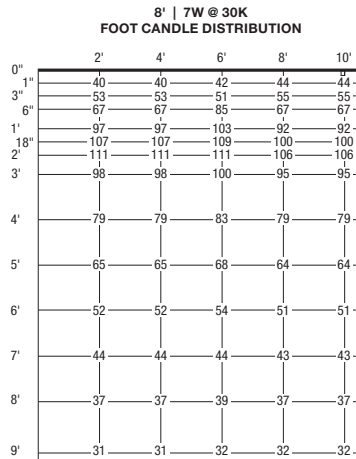

APPROVALS

Damp Location, Class 2 wiring, ETL Listed, Made in America Patent Pending

System	Wattage Per Foot	Canopy	Nominal Size	Color Temperature	Finish
CCWSH	5W	1R	240	27K6	SN
CCWSH Cirrus Ceiling with Glare Shield Wall Wash CCWSHW Cirrus Ceiling with Glare Shield Wall Wash with White Louver CCWSHB Cirrus with Glare Shield Wall Wash with Black Louver	5W 4.4 Watts (240", max 20') 7W 7.4 Watts (144", max 12') 10W 9.6 Watts (120" max, 10')	1R 1" Rectangle Canopy 4S 4.6" Square Split Canopy	12-240 Order in various increments from 12"-240"	2K6K Tunable White 2000K-6500K 27K6 Tunable White 2700K-6500K	BK Satin Black BZ Antique Bronze SN Satin Nickel WH White XX Custom Finish

*Maximum shipping length 120"
*See length chart for exact dimensions

PROJECT	FIXTURE TYPE	DATE
---------	--------------	------

CIRRUS CEILING WALL WASH WITH GLARE SHIELD

REMOTE POWER WITH TUNABLE WHITE

NOMINAL LAMP DATA: Lamp data Cirrus Ceiling Wall Wash with Glare Shield

FIXTURE MOUNTED 24" FROM WALL
10W @ 2K4K CHANNEL AND DIFFUSED LENS

Height	2'	4'	6'	8'	10'
1"	64	72	74	73	55
3"	76	83	87	91	67
6"	96	104	106	111	83
1'	132	138	142	135	110
2'	139	155	157	151	119
3'	119	136	137	129	107
4'	94	110	113	105	89
5'	77	88	91	85	73
6'	62	69	69	69	55
7'	50	56	61	57	51
8'	43	48	51	45	43
9'	34	40	41	35	32