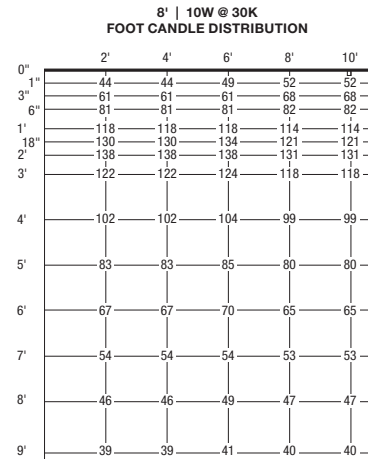

DESCRIPTION	CCWSHW																															
	CIRRUS WALL WASH, WHITE LOUVER																															
WATTS PER FOOT	2K6K 5W (4.4 watts)								27K6 5w (4.4 watts)								2K6K 10W (9.6 watts)								27K6 10w (9.6 watts)							
COLOR TEMPERATURE	20K	22K	24K	27K	30K	35K	40K	57K	65K	27K	30K	35K	40K	45K	57K	65K	20K	22K	24K	27K	30K	35K	40K	57K	65K	27K	30K	35K	40K	45K	57K	65K
LUMENS PER FOOT (lm/ft)	201	211	222	232	253	264	274	261	252	251	259	266	274	264	261	252	351	386	421	492	512	524	466	495	479	478	491	506	520	501	495	479
LUMENS PER WATT (lm/w)	50	46	48	50	55	57	68	65	64	63	65	65	64	64	65	64	44	46	48	51	56	57	58	54	60	60	53	55	57	54	54	60
CRI	83+	83+	92+	92+	92+	94+	94+	93+	93+	93+	93+	94+	94+	94+	93+	93+	83+	83+	92+	92+	92+	94+	94+	93+	93+	93+	93+	94+	94+	94+	93+	93+

DESCRIPTION	CCWSHB																															
	CIRRUS WALL WASH, BLACK LOUVER																															
WATTS PER FOOT	2K6K 5W (4.4 watts)								27K6 5w (4.4 watts)								2K6K 10W (9.6 watts)								27K6 10w (9.6 watts)							
COLOR TEMPERATURE	20K	22K	24K	27K	30K	35K	40K	57K	65K	27K	30K	35K	40K	45K	57K	65K	20K	22K	24K	27K	30K	35K	40K	57K	65K	27K	30K	35K	40K	45K	57K	65K
LUMENS PER FOOT (lm/ft)	117	123	129	135	148	154	160	152	147	147	151	155	160	154	152	147	204	225	246	287	299	306	272	289	279	279	287	295	304	292	289	279
LUMENS PER WATT (lm/w)	29	27	28	29	32	33	40	38	37	37	38	38	37	37	38	37	26	27	28	30	32	33	34	31	35	35	31	32	33	32	31	35
CRI	83+	83+	92+	92+	92+	94+	94+	93+	93+	93+	93+	94+	94+	94+	93+	93+	83+	83+	92+	92+	92+	94+	94+	93+	93+	93+	93+	94+	94+	94+	93+	93+

FIXTURE MOUNTED 24" FROM WALL
10W @ 2K4K CHANNEL AND DIFFUSED LENS

Height	2'	4'	6'	8'	10'
1"	64	72	74	73	55
3"	76	83	87	91	67
6"	96	104	106	111	83
1'	132	138	142	135	110
2'	139	155	157	151	119
3'	119	136	137	129	107
4'	94	110	113	105	89
5'	77	88	91	85	73
6'	62	69	69	69	55
7'	50	56	61	57	51
8'	43	48	51	45	43
9'	34	40	41	35	32