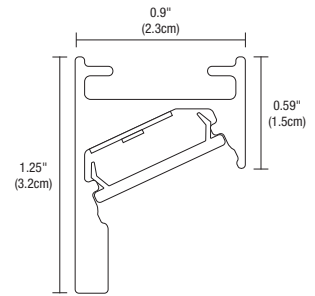

CIRRUS CEILING WALL WASH WITH GLARE SHIELD AND BLACK LOUVER