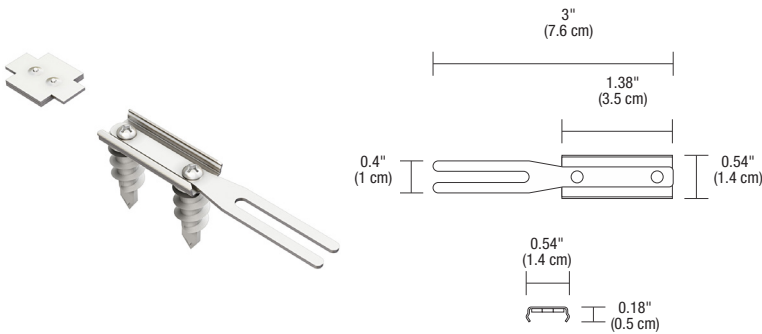

FORK LOCKING CLIP (ORDER SEPARATELY)

Fork locking clip for ceiling or wall Mounting. One locking Spring clip is provided with every Cirrus Channel. The channel slides into the Fork locking Clip keeping the fixture secure.