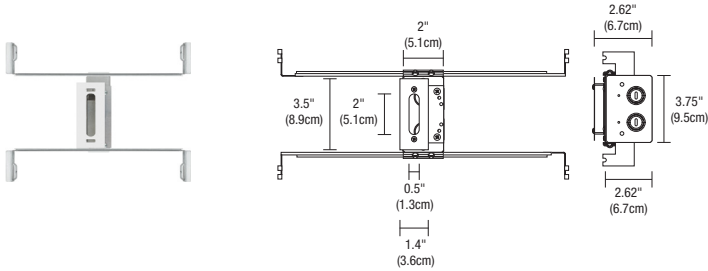

CIRRUS CEILING WALL WASH WITH GLARE SHIELD

REMOTE POWER WITH TUNABLE WHITE

REV 01.10.22

COMPONENTS J-box, Split Canopies, & Mounting Clips are included and sold separately for replacement

1" RECTANGLE CANOPY & J-BOX

(INCLUDED WITH 1R SELECTED IN FIXTURE ORDERING CODE)

The Slim-Profile Junction Box with Hanger Bars mounts to studs spaced between 14.5" and 25" apart behind drywall. Allows low voltage DC wires from Remote Power Supply to connect to channel wires.

The Junction Box opening is covered by the fixture for a clean, safe connection. Includes a Goof Plate, for poor plastering around J-box.