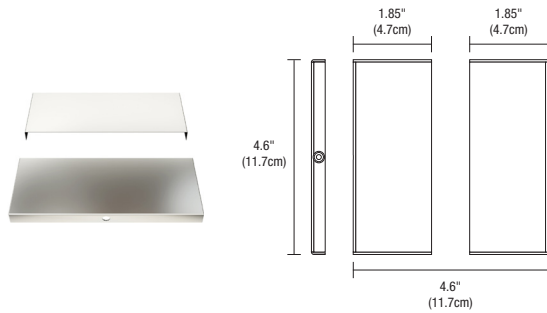

4" SQUARE SPLIT CANOPY

(INCLUDED WITH 4S SELECTED IN FIXTURE ORDERING CODE)

The 4" Square Canopy fits on a standard 4" electrical box with round plaster ring. It fits flush along channel while covering Junction Box. The Canopy may float anywhere along the channel and comes in six finishes.