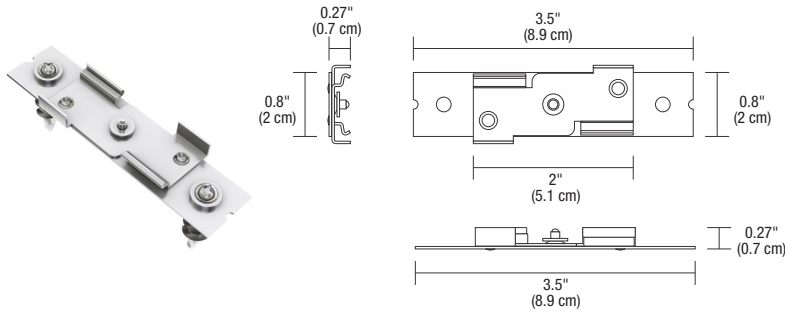

COMPONENTS J-box, Split Canopies, & Mounting Clips are included and sold separately for replacement

CEILING MOUNTING LOCKING CLIP (ORDER SEPARATELY)

Ceiling Mounting Locking Clips may be ordered separately for extra support. The channel slides into the clip and locks in place staying securely fastened to the ceiling or to the wall.