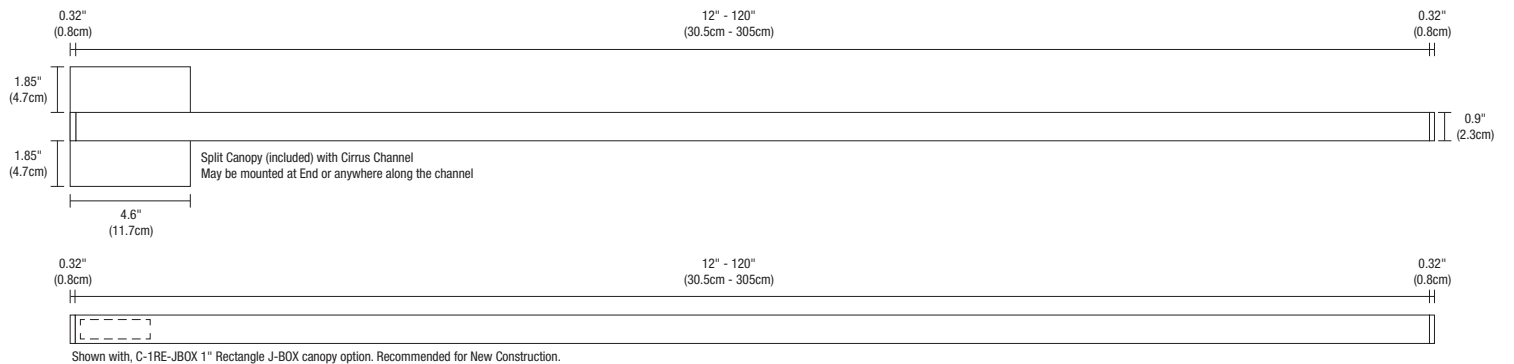

DRAWINGS Canopy & Channel drawings for the Cirrus Ceiling D1

PROJECT		FIXTURE TYPE		DATE