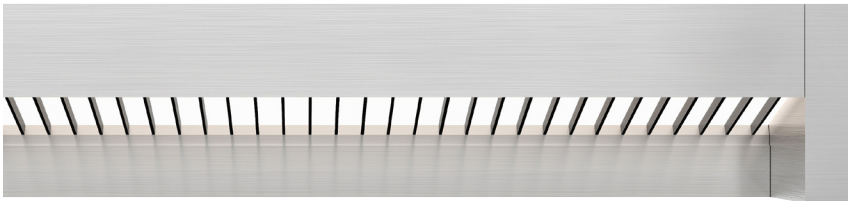

CIRRUS CEILING WALL WASH WITH GLARE SHIELD AND BLACK LOUVER