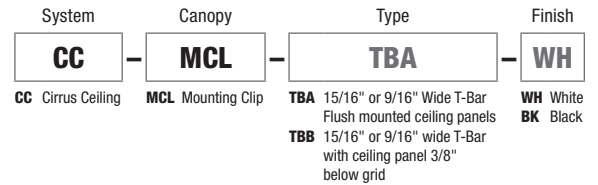

CEILING MOUNTING T-BAR CLIPS FOR 15/16" (ORDER SEPARATELY)

Mounts flush anywhere along the 15/16" or 9/16" T-Bar grid. Use one every two feet.

PROJECT	FIXTURE TYPE	DATE