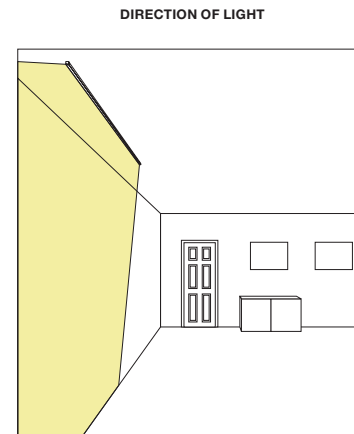

PROJECT		FIXTURE TYPE		DATE