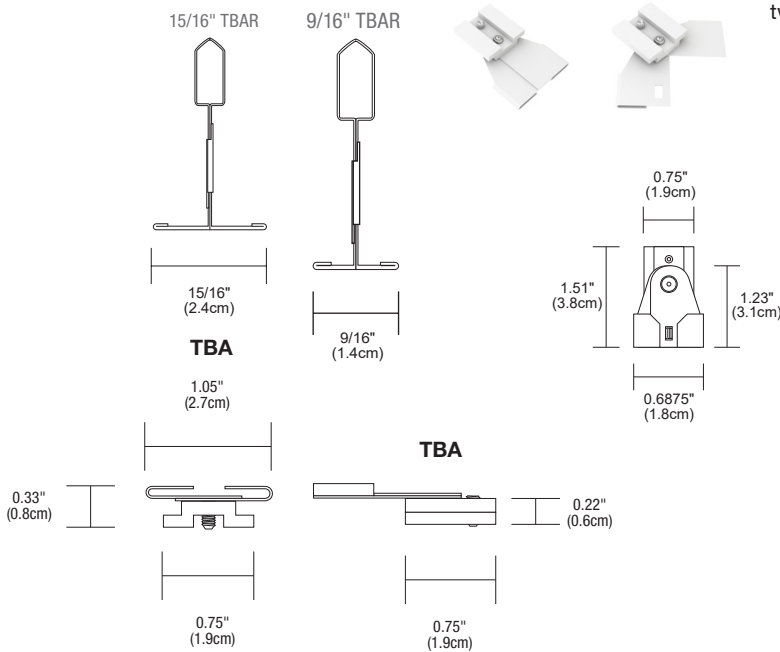

CEILING MOUNTING T-BAR CLIPS FOR 15/16" (ORDER SEPARATELY)

Mounts flush anywhere along the 15/16" or 9/16" T-Bar grid. Use one every two feet.

PROJECT	FIXTURE TYPE	DATE