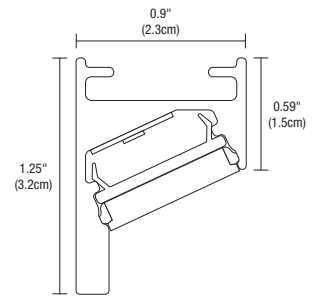

CIRRUS CEILING WALL WASH WITH GLARE SHIELD