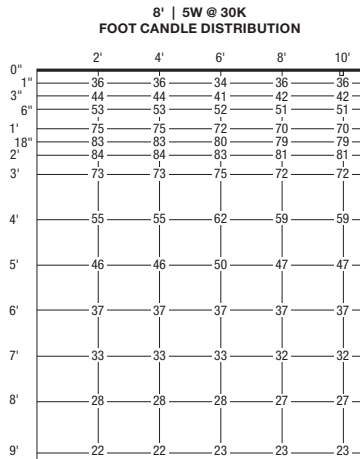

DESCRIPTION	CCWSHW																															
	CIRRUS WALL WASH, WHITE LOUVER																															
WATTS PER FOOT	2K6K 5W (4.4 watts)								27K6 5w (4.4 watts)								2K6K 10W (9.6 watts)								27K6 10w (9.6 watts)							
COLOR TEMPERATURE	20K	22K	24K	27K	30K	35K	40K	57K	65K	27K	30K	35K	40K	45K	57K	65K	20K	22K	24K	27K	30K	35K	40K	57K	65K	27K	30K	35K	40K	45K	57K	65K
LUMENS PER FOOT (lm/ft)	201	211	222	232	253	264	274	261	252	251	259	266	274	264	261	252	351	386	421	492	512	524	466	495	479	478	491	506	520	501	495	479
LUMENS PER WATT (lm/w)	50	46	48	50	55	57	68	65	64	63	65	65	64	64	65	64	44	46	48	51	56	57	58	54	60	60	53	55	57	54	54	60
CRI	83+	83+	92+	92+	92+	94+	94+	93+	93+	93+	93+	94+	94+	94+	93+	93+	83+	83+	92+	92+	92+	94+	94+	93+	93+	93+	93+	94+	94+	94+	93+	93+

DESCRIPTION	CCWSHB																															
	CIRRUS WALL WASH, BLACK LOUVER																															
WATTS PER FOOT	2K6K 5W (4.4 watts)								27K6 5w (4.4 watts)								2K6K 10W (9.6 watts)								27K6 10w (9.6 watts)							
COLOR TEMPERATURE	20K	22K	24K	27K	30K	35K	40K	57K	65K	27K	30K	35K	40K	45K	57K	65K	20K	22K	24K	27K	30K	35K	40K	57K	65K	27K	30K	35K	40K	45K	57K	65K
LUMENS PER FOOT (lm/ft)	117	123	129	135	148	154	160	152	147	147	151	155	160	154	152	147	204	225	246	287	299	306	272	289	279	279	287	295	304	292	289	279
LUMENS PER WATT (lm/w)	29	27	28	29	32	33	40	38	37	37	38	38	37	37	38	37	26	27	28	30	32	33	34	31	35	35	31	32	33	32	31	35
CRI	83+	83+	92+	92+	92+	94+	94+	93+	93+	93+	93+	94+	94+	94+	93+	93+	83+	83+	92+	92+	92+	94+	94+	93+	93+	93+	93+	94+	94+	94+	93+	93+

FIXTURE MOUNTED 24" FROM WALL
10W @ 2K4K CHANNEL AND DIFFUSED LENS

Height	2'	4'	6'	8'	10'
1"	64	72	74	73	55
3"	76	83	87	91	67
6"	96	104	106	111	83
1'	132	138	142	135	110
2'	139	155	157	151	119
3'	119	136	137	129	107
4'	94	110	113	105	89
5'	77	88	91	85	73
6'	62	69	69	69	55
7'	50	56	61	57	51
8'	43	48	51	45	43
9'	34	40	41	35	32