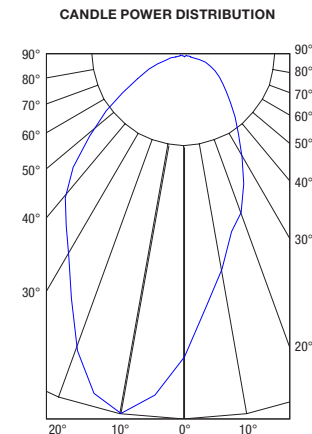

DESCRIPTION	CCWSHW																															
	CIRRUS WALL WASH, WHITE LOUVER																															
WATTS PER FOOT	2K6K 5W (4.4 watts)								27K6 5w (4.4 watts)								2K6K 10W (9.6 watts)								27K6 10w (9.6 watts)							
COLOR TEMPERATURE	20K	22K	24K	27K	30K	35K	40K	57K	65K	27K	30K	35K	40K	45K	57K	65K	20K	22K	24K	27K	30K	35K	40K	57K	65K	27K	30K	35K	40K	45K	57K	65K
LUMENS PER FOOT (lm/ft)	201	211	222	232	253	264	274	261	252	251	259	266	274	264	261	252	351	386	421	492	512	524	466	495	479	478	491	506	520	501	495	479
LUMENS PER WATT (lm/w)	50	46	48	50	55	57	68	65	64	63	65	65	64	64	65	64	44	46	48	51	56	57	58	54	60	60	53	55	57	54	54	60
CRI	83+	83+	92+	92+	92+	94+	94+	93+	93+	93+	93+	94+	94+	94+	93+	93+	83+	83+	92+	92+	92+	94+	94+	93+	93+	93+	93+	94+	94+	94+	93+	93+

DESCRIPTION	CCWSHB																															
	CIRRUS WALL WASH, BLACK LOUVER																															
WATTS PER FOOT	2K6K 5W (4.4 watts)								27K6 5w (4.4 watts)								2K6K 10W (9.6 watts)								27K6 10w (9.6 watts)							
COLOR TEMPERATURE	20K	22K	24K	27K	30K	35K	40K	57K	65K	27K	30K	35K	40K	45K	57K	65K	20K	22K	24K	27K	30K	35K	40K	57K	65K	27K	30K	35K	40K	45K	57K	65K
LUMENS PER FOOT (lm/ft)	117	123	129	135	148	154	160	152	147	147	151	155	160	154	152	147	204	225	246	287	299	306	272	289	279	279	287	295	304	292	289	279
LUMENS PER WATT (lm/w)	29	27	28	29	32	33	40	38	37	37	38	38	37	37	38	37	26	27	28	30	32	33	34	31	35	35	31	32	33	32	31	35
CRI	83+	83+	92+	92+	92+	94+	94+	93+	93+	93+	93+	94+	94+	94+	93+	93+	83+	83+	92+	92+	92+	94+	94+	93+	93+	93+	93+	94+	94+	94+	93+	93+

FIXTURE MOUNTED 24" FROM WALL
10W @ 2K4K CHANNEL AND DIFFUSED LENS

Height	2'	4'	6'	8'	10'
1"	64	72	74	73	55
3"	76	83	87	91	67
6"	96	104	106	111	83
1'	132	138	142	135	110
2'	139	155	157	151	119
3'	119	136	137	129	107
4'	94	110	113	105	89
5'	77	88	91	85	73
6'	62	69	69	69	55
7'	50	56	61	57	51
8'	43	48	51	45	43
9'	34	40	41	35	32