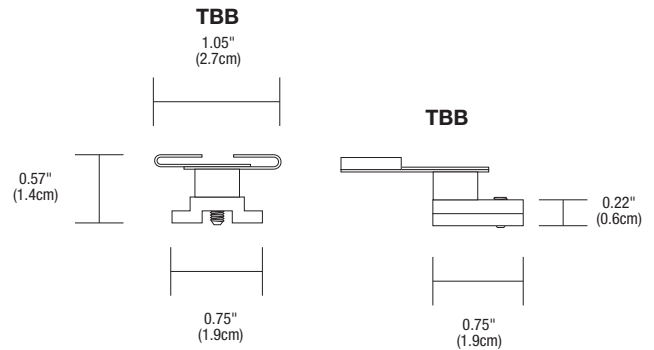

CEILING MOUNTING T-BAR CLIPS FOR 15/16" (ORDER SEPARATELY)

Mounts flush anywhere along the 15/16" or 9/16" T-Bar grid. Use one every two feet.

PROJECT	FIXTURE TYPE	DATE