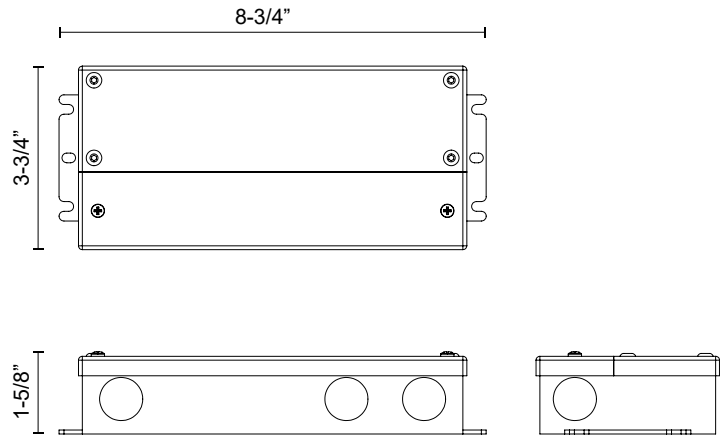

AKOYA PD321512

FIXTURE DIMENSIONS	L148-3/4" x W3-1/4" x H3-1/4"
LIGHT SOURCE	LED with Remote Driver
WATTAGE	68W
TOTAL LUMENS	4915lm
DELIVERED LUMENS	2450lm*
VOLTAGE	48V DC Input
COLOR TEMPERATURE	3000K
CRI (RA)	90CRI
DIMMABLE	Yes, TRIAC/ELV (Not Included) or 0-10V Dimmer (Optional, Not Included)
DIFFUSER DETAILS	Frosted PC
MATERIAL	Acrylic; Aluminum; Iron;
LOCATION	Dry
CANOPY DIMENSIONS	D2-7/8" x H1-3/8"
REMOTE DRIVER	Powered by DR48-119-UNV-RT Remote Driver (Sold Separately)
BRAND	Alora

[D - Diameter, L - Length, W - Width, H - Height, E - Extension]

AVAILABLE FINISHES:

PD321512CH
Chrome

*For complete warranty terms, please visit: www.aloralighting.com/warranty

REMOTE DRIVER DR48-119-UNV-RT

DRIVER

PROJECT

SPECIFICATION DETAILS

* For custom options, consult factory for details.

Fixture Dimensions	L8-3/4" x W3-3/4" x H1-5/8"
Wattage	120W
Voltage	120-277V
Output	48V DC, 2.5A
Power Factor	≥0.95
THD	<10%
Dimming	100% - 10% TRIAC or ELV Dimmer (Not Included) or 100% - 10% 0-10V Dimmer (Optional, Not Included)
Certification	cULus, FCC, RoHS
Location	Damp
Weight	3 LBS
Warranty	5 Years
Mounting Orientation	Max 30ft from fixture with 18AWG (See Illustration Sheet for more details)